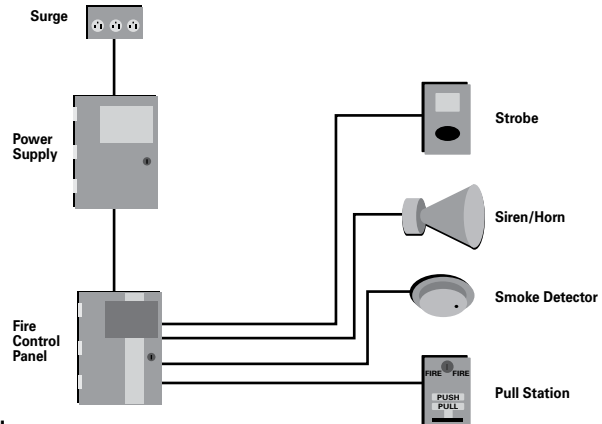

CCTV RG 59 and RG 11 Ratings

Cable Solution	Description
C8029	RG 6 + 18/2 Unshielded CATV/CM
C8031	RG 6/U SBC/95% + 18/2 Unshielded Pair CMP Plenum
495035	RG 6/U 18 AWG SBC 95% BC CMP Plenum
395058	RG 11 SBC/95% BC Braid CM
495015	RG 11 SBC/95% BC Braid CMP Plenum
C1103	RG 59 BC/95% BC Braid CATV/CM
C1142	RG 59 SBC/95% BC Braid CATV/CM
C8025	RG 59/U STR (7/30) BC/95% + 22/2 SH Pair CCTV/CM
C8027	RG 59 + 18/2 Shielded CATV/CM
C8028	RG 59 + 18/2 Unshielded CATV/CM
C8030	RG 59/U SBC/95% + 18/2 Unshielded Pair CCTV Plenum
495028	RG 59 SBC/95% BC Braid CMP Plenum

Fire Alarm and Life Safety

Applications:
 Smoke Detectors
 Strobes/Sirens
 Pull Stations
 Microprocessor/
 Addressable
 Controlled Systems

Cable Solution	Description
E1502S	18/2 Conductor Riser FPLR
E1504S	18/4 Conductor Riser FPLR
E1522S	14/2 Conductor Riser FPLR
E1524S	14/4 Conductor Riser FPLR
E2502S	18/2 Conductor Shielded Riser FPLR
E2504S	18/4 Conductor Shielded Riser FPLR
E2532S	14/2 Conductor Shielded Riser FPLR
E2534S	14/4 Conductor Shielded Riser FPLR
E3502S	18/2 Conductor Plenum FPLP
E3504S	18/4 Conductor Plenum FPLP
E3522S	14/2 Conductor Plenum FPLP
E3524S	14/4 Conductor Plenum FPLP