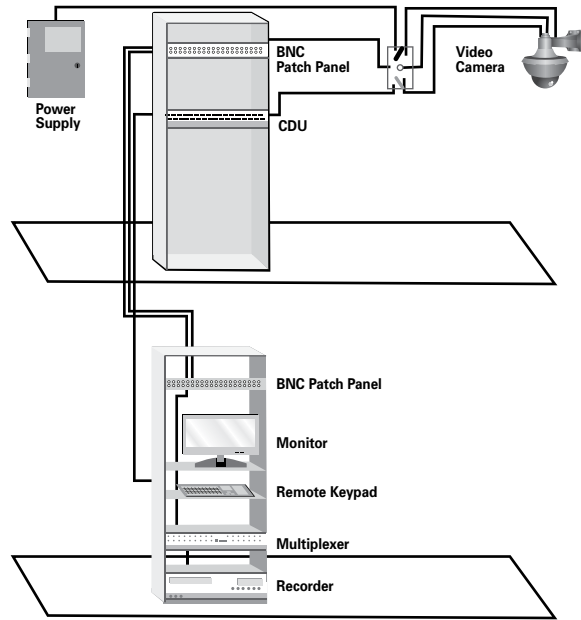

CCTV RG 59 and RG 11 Ratings

Cable Solution	Description
C8029	RG 6 + 18/2 Unshielded CATV/CM
C8031	RG 6/U SBC/95% + 18/2 Unshielded Pair CMP Plenum
495035	RG 6/U 18 AWG SBC 95% BC CMP Plenum
395058	RG 11 SBC/95% BC Braid CM
495015	RG 11 SBC/95% BC Braid CMP Plenum
C1103	RG 59 BC/95% BC Braid CATV/CM
C1142	RG 59 SBC/95% BC Braid CATV/CM
C8025	RG 59/U STR (7/30) BC/95% + 22/2 SH Pair CCTV/CM
C8027	RG 59 + 18/2 Shielded CATV/CM
C8028	RG 59 + 18/2 Unshielded CATV/CM
C8030	RG 59/U SBC/95% + 18/2 Unshielded Pair CCTV Plenum
495028	RG 59 SBC/95% BC Braid CMP Plenum