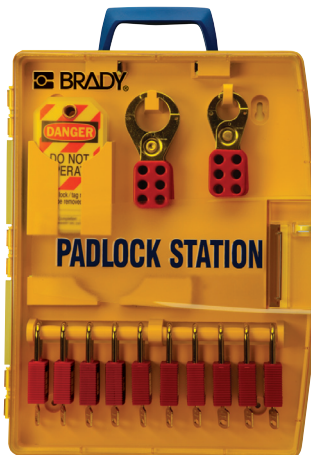

*Pictured Ready Access Station with 10 Padlocks (105930)

Ready Access Padlock Station

- Holds up to 10 padlocks, 6 hasps and 10 tags
- Made of thermformed polypropylene for rugged durability
- Semi-transparent hinged cover with locking mechanism
- Slots in back for wall mounting as well as attachable carrying handle for portability
- Space-saving design delivers footprint half the size of competitors
- Dimensions: 17"H x 13.25"W x 2.5"D

Padlock Station w/5 Padlocks:

- 1 - Ready Access Padlock Station (105932)
- 5 - Keyed-different safety padlocks (99552) or steel padlocks (99500)
- 5 - Heavy Duty, re-usable lockout tags (65520) w/nylon cable tie
- 2 - 1" Group Lockout Hasps (65375)
- 2 - 1-1/2" Group Lockout Hasps (65376)

Catalog #	Description
105928	Station w/ 5 Safety Padlocks
105929	Station w/ 5 Steel Padlocks
105932	Ready Access Padlock Station (empty)

Padlock Station w/10 Padlocks:

- 1 - ReadyAccess Padlock Station (105932)
- 10 - Keyed-different safety padlocks (99552) or steel padlocks (99500)
- 10 - Heavy duty, re-usable lockout tags (65520) w/ nylon cable ties
- 3 - 1" Group Lockout Hasps (65375)
- 3 - 1-1/2" Group Lockout Hasps (65376)

Catalog #	Description
105930	Station w/ 10 Safety Padlocks
105931	Station w/ 10 Steel Padlocks
105932	Ready Access Padlock Station (empty)