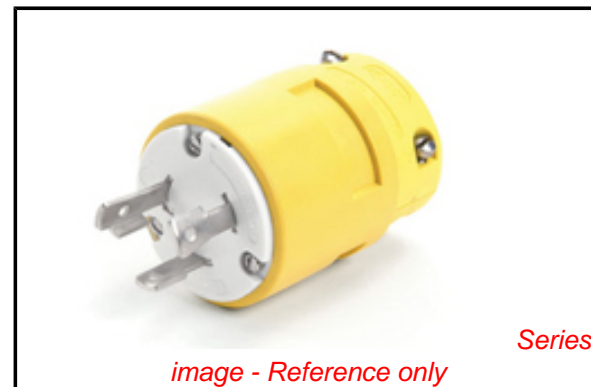

PLEASE CHECK WWW.MOLEX.COM FOR LATEST PART INFORMATION

Part Number: [130142-0031](#)
Status: **Active**
Overview: [Heavy-Duty Industrial Wiring Devices](#)
Description: Super-Safeway® Plug with Locking Blade, 3 Pole/3 Wire, Non-NEMA, 250V

Documents:

[RoHS Certificate of Compliance \(PDF\)](#) [Product Literature \(PDF\)](#)

Agency Certification

CSA	LR6837
UL	E10176

General

Product Family	Wiring Devices
Series	130142
IP Rating	N/A
NEMA Configuration	Non-NEMA Locking
Overview	Heavy-Duty Industrial Wiring Devices
Product Literature Order No	987650-8068
Product Name	Super-Safeway™
Receptacle Type	N/A
Specialty	N/A
Type	Plug
UPC	78678870492
Woodhead	Yes

Physical

Cord Grip Body Size	N/A
Flange	No
Flip Lid	No
Gender	Male
Length	N/A
Locking Blade	Yes
Net Weight	26.300/kg
Poles	3-pole/3-wire

Electrical

Cord Type	N/A
Current - Maximum per Contact	30A
GFCI	No
Lighted Connector	No
Voltage - Maximum	250V

Material Info

Old Part Number	2808
-----------------	------

EU RoHS

**ELV and RoHS
Compliant**
**REACH SVHC
Not Reviewed**
**Low-Halogen Status
Not Reviewed**

China RoHS

**Need more information on product
environmental compliance?**