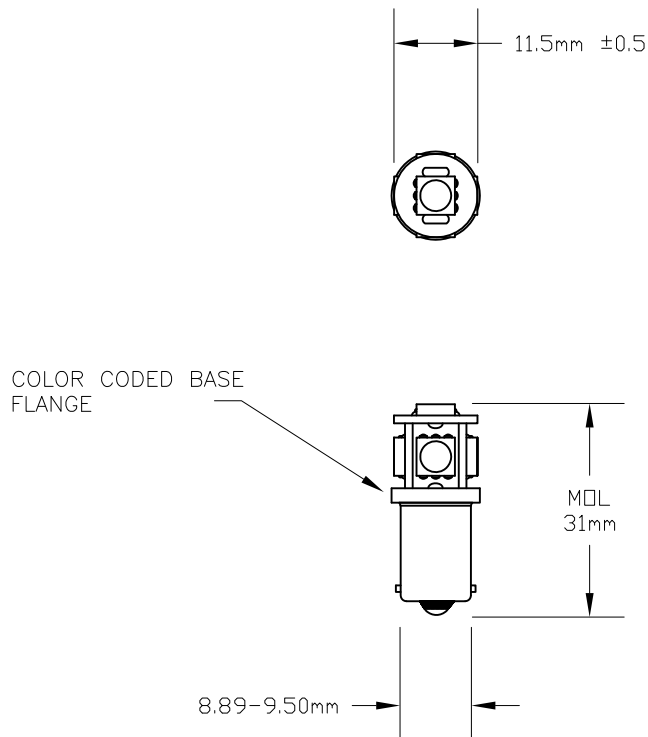

VOLTS: 120VAC
 BASE: MINIATURE BAYONET BA9s
 OPERATING TEMPERATURE: -40°C TO 85°C

REVISIONS			
REV	DESCRIPTION	DATE	APPROVED
1	ISSUED	03/04/2011	D.C.

PART NUMBER	COLOR	LUMENS	AMPS	WATTS
L120V-MB-W	WHITE	40-47	6.5-7.3mA	8.2
L120V-MB-A	AMBER	8-10	5-5.5mA	6.2
L120V-MB-B	BLUE	10-12	6.5-7.3mA	8.2
L120V-MB-G	GREEN	36-42	6.3-6.9mA	7.9
L120V-MB-R	RED	8-10	5-5.6mA	6.4

UNLESS OTHERWISE SPECIFIED: DIMENSIONS ARE IN INCHES TOLERANCES		CEC INDUSTRIES LTD			
		599 BOND STREET		LINCOLNSHIRE IL 60069	
		TITLE L120V-MB SERIES LED MINIATURE BAYONET BASE			
DRAWN D.C.	DATE 03/04/2011	SIZE A	FSCM NO.	DWG NO. L120V-MB SERIES	REV 1
CHECKED		SCALE	PLOT SCALE	SHEET 1 OF 1	
DESIGN		FILE L120V-MB SERIES.dwg		DO NOT SCALE DRAWING	