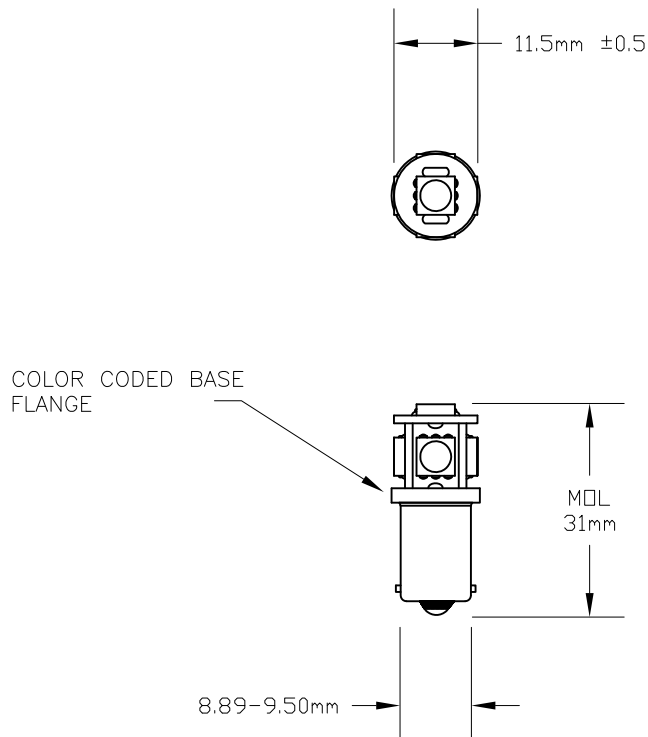

VOLTS: 120VAC  
 BASE: MINIATURE BAYONET BA9s  
 OPERATING TEMPERATURE: -40°C TO 85°C

REVISIONS			
REV	DESCRIPTION	DATE	APPROVED
1	ISSUED	03/04/2011	D.C.

PART NUMBER	COLOR	LUMENS	AMPS	WATTS
L120V-MB-W	WHITE	40-47	6.5-7.3mA	8.2
L120V-MB-A	AMBER	8-10	5-5.5mA	6.2
L120V-MB-B	BLUE	10-12	6.5-7.3mA	8.2
L120V-MB-G	GREEN	36-42	6.3-6.9mA	7.9
L120V-MB-R	RED	8-10	5-5.6mA	6.4

UNLESS OTHERWISE SPECIFIED: DIMENSIONS ARE IN INCHES TOLERANCES		CEC INDUSTRIES LTD			
		599 BOND STREET		LINCOLNSHIRE IL 60069	
		TITLE L120V-MB SERIES LED MINIATURE BAYONET BASE			
DRAWN D.C.	DATE 03/04/2011	SIZE A	FSCM NO.	DWG NO. L120V-MB SERIES	REV 1
CHECKED		SCALE	PLOT SCALE	SHEET 1 OF 1	
DESIGN		MATERIAL		FILE L120V-MB SERIES.dwg	DO NOT SCALE DRAWING