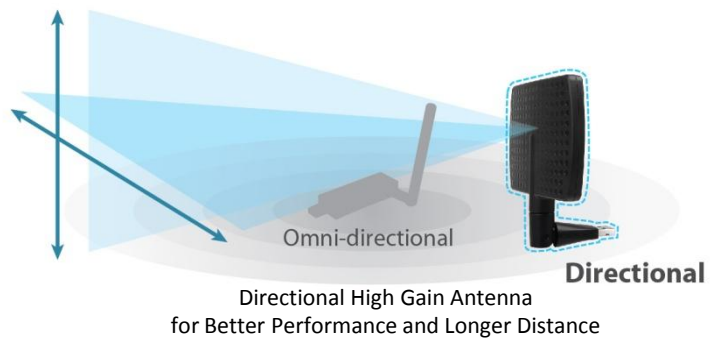

Maximum Speed: Next Generation 802.11ac vs. 802.11n

Dual-Band Connectivity

Enjoy better performance and greater flexibility for your Wi-Fi devices, using dual-band connectivity. The EW-7811DAC provides connectivity for the 2.4GHz band at speeds of 150Mbps or 5GHz band at speeds of 433Mbps. You can surf the internet and check your email on the 2.4GHz band, or select the 5GHz band for online gaming and video streaming.

AC600 Wi-Fi Dual-Band Directional High Gain USB Adapter

EW-7811DAC

5dBi/7dBi Directional High Gain Antenna

The EW-7811DAC Directional High Gain Antenna, 5dBi (2.4GHz) and 7dBi(5GHz), provides high performance and long distance connections for your wireless network.

USB Cradle for Enhanced Wireless Signal

The EW-7811DAC comes with a free USB cradle which features a 180-degree adjustable antenna for an improved wireless signal, and a 1.2-meter USB cable for flexible placement. Fine-tune the antenna position for peak performance at no extra cost.