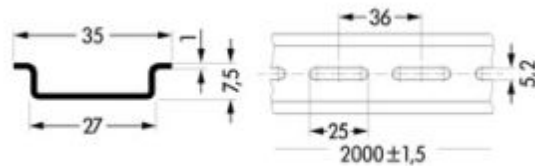

Item no.: 210-112

Product description: STEEL CARRIER RAIL 35 x 7.5 mm 1 MM / 0.039 IN THICK
SLOTTED according to EN 60715

Product may differ

RoHS compliant

Product group	2 (Terminal Block Accessories)
Weight	630 g
Color	Zinc plate CR. 6-free
Height	7.5 mm
Height	0.295 in
Width	2000 mm
Width	78.74 in
Depth	35 mm
Depth	1.387 in
Customs Tariff No.	72169180
Country of Origin	Italien