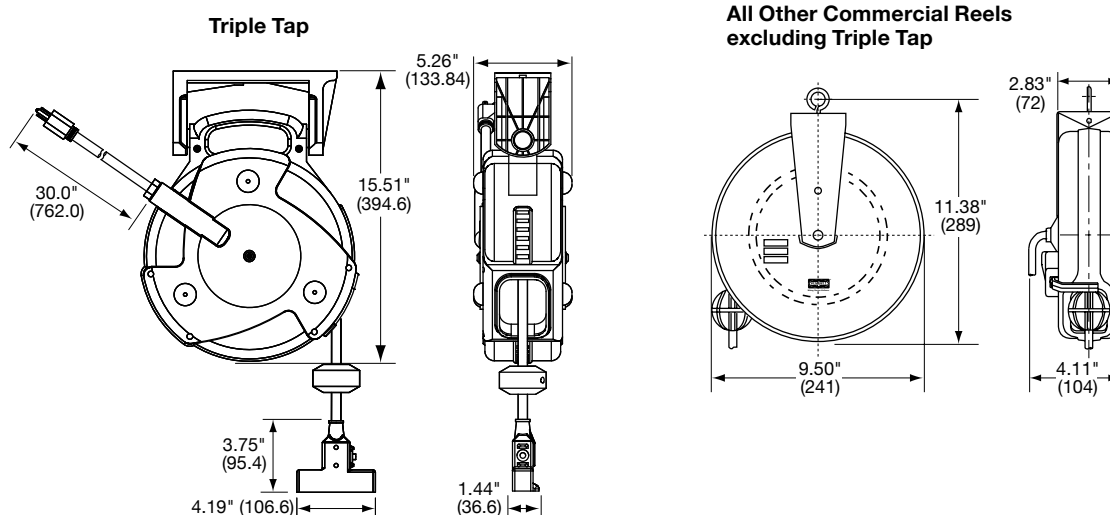

Triple tap outlet with supplemental over current protection

**HBLC40123TT**

**Commercial Cord Reels**

Description	Cable Feet (m)	Cable Type	Watts (Max)	Amps	Volts AC	Weight Lbs. (kg)	Catalog Number
Reel with triple tap outlet, black.	40 (12.2)	12/3 SJTW	1,875	15	125	9.0 (4.1)	<b>HBLC40123TT</b>
Reel with wire leads, black.	40 (12.2)	12/3 SJTW	1,875	15	125	9.0 (4.1)	<b>HBLC40123</b>
Reel with triple tap outlet, white.	30 (9.1)	16/3 SJT	1,250	15	125	8.5 (3.9)	<b>HBLC30163TT</b>
Reel with a Hubbell HBL5969VBLK connector, yellow.	25 (7.6)	16/3 SJT	1,250	10	125	8.5 (3.9)	<b>HBLC25163C</b>
Reel with wire leads, yellow.	25 (7.6)	16/3 SJT	1,250	10	125	8.5 (3.9)	<b>HBLC25163*</b>

Note: Reels supplied with 2 ft. power supply cord and molded on straight blade 15A plug.  
 \*UL Listed only.

**HBLC40123TT**

**HBLC25163C**

**Specifications**

Listing/Certification	UL 355.
Environment	Dry, indoor, non-hazardous locations.
Incandescent Lamp	75 watt max., auto switch, no receptacle; 100 watt max. bulb, with receptacle.
Fluorescent Lamp	10A/1200W max. with in-line receptacle; 13 watt without receptacle.

**Dimensions**

Dimensions in Inches (mm)