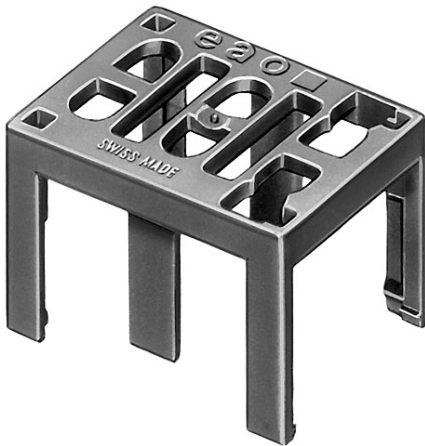

EAO – Your Expert Partner for Human Machine Interfaces

61-9830.2 - Terminal cover

61-9830.2 - Terminal cover

Attention: The preview is based on a sample product. This can differ from your current configuration.

Other Attributes

Weight

0.002 kg