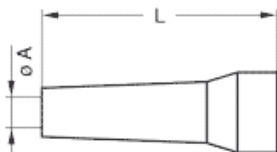

## MECHANICAL DETAILS

**Shell Style Model** GMA\* : Bend relief White

**Keying** No keying

**Housing Material** Silicone elastomer VMQ

**Cable Fixing** 4.5 - 5.2 mm

**Variant 2** V : White

	Col	Col	Col	Col	Col	Col	Col	Col
Mm.								
In.								

## OTHER CHARACTERISTICS

**Shell Style/Model** Libellé

**Temp (min)** -60°C

**Temp (max)** +200°C

**Temperature** +140°C

**IP Rating** 0