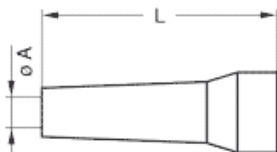

## MECHANICAL DETAILS

**Shell Style Model** GMA\* : Bend relief Black

**Keying** No keying

**Housing Material** Silicone elastomer VMQ

**Cable Fixing** 4.5 - 5.2 mm

**Variant 2** N : Black

	Col	Col	Col	Col	Col	Col	Col	Col
Mm.								
In.								

## OTHER CHARACTERISTICS

**Shell Style/Model** Libellé

**Temp (min)** -60°C

**Temp (max)** +200°C

**Temperature** +140°C

**IP Rating** 0