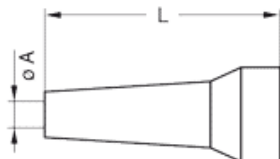

GMA.1B.030.DV

MECHANICAL DETAILS

Shell Style Model GMA* : Bend relief Green

Keying No keying

Housing Material Thermoplastic polyurethane elastomer(Desmopan 786)

Cable Fixing 3 - 3.4 mm

Variant 2 V : Green

	Col	Col	Col	Col	Col	Col	Col	Col
Mm.								
In.								

OTHER CHARACTERISTICS

Shell Style/Model Libellé

Temp (min) -40°C

Temp (max) +80°C

IP Rating 0