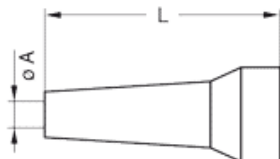

GMA.1B.035.DV

MECHANICAL DETAILS

Shell Style Model GMA* : Bend relief Green

Keying No keying

Housing Material Thermoplastic polyurethane elastomer(Desmopan 786)

Cable Fixing 3.5 - 3.9 mm

Variant 2 V : Green

	Col	Col	Col	Col	Col	Col	Col	Col	Col
Mm.									
In.									

OTHER CHARACTERISTICS

Shell Style/Model Libellé

Temp (min) -40°C

Temp (max) +80°C

IP Rating 0