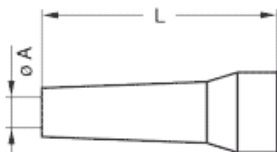

## MECHANICAL DETAILS

**Shell Style Model** GMA\* : Bend relief Black

**Keying** No keying

**Housing Material** Silicone elastomer VMQ

**Cable Fixing** 5.1 - 5.6 mm

**Variant 2** N : Black

	Col	Col	Col	Col	Col	Col	Col	Col
Mm.								
In.								

## OTHER CHARACTERISTICS

**Shell Style/Model** Libellé

**Temp (min)** -60°C

**Temp (max)** +200°C

**Temperature** +140°C

**IP Rating** 0