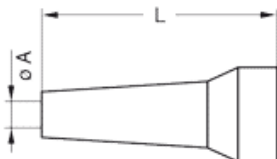

GMA.1B.065.DA

MECHANICAL DETAILS

Shell Style Model GMA* : Bend relief Blue

Keying No keying

Housing Material Thermoplastic polyurethane elastomer(Desmopan 786)

Cable Fixing 6.5 - 7 mm

Variant 2 A : Blue

	Col	Col	Col	Col	Col	Col	Col	Col
Mm.								
In.