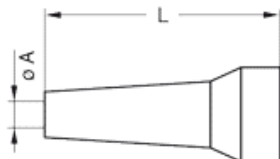

GMA.2B.060.DV

MECHANICAL DETAILS

Shell Style Model GMA* : Bend relief Green

Keying No keying

Housing Material Thermoplastic polyurethane elastomer(Desmopan 786)

Cable Fixing 6 - 6.5 mm

Variant 2 V : Green

	Col	Col	Col	Col	Col	Col	Col	Col	Col
Mm.									
In.									

OTHER CHARACTERISTICS

Shell Style/Model Libellé

Temp (min) -40°C

Temp (max) +80°C

IP Rating 0