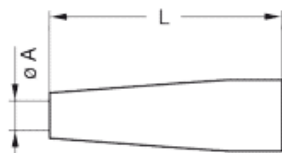

GMB.00.025.DN

MECHANICAL DETAILS

Shell Style Model GMB* : Bend relief Black

Keying 2 keys (alpha=60, plug: male contacts, receptacle: female contacts)

Housing Material Thermoplastic polyurethane elastomer(Desmopan 786)

Cable Fixing 2.5 - 2.8 mm

Variant 2 N : Black

	Col	Col	Col	Col	Col	Col	Col	Col
Mm.								
In.								

OTHER CHARACTERISTICS

Shell Style/Model Libellé

IP Rating 0