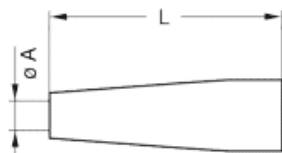

GMB.00.028.DN

MECHANICAL DETAILS

Shell Style Model GMB* : Bend relief Black

Keying 2 keys (alpha=60, plug: male contacts, receptacle: female contacts)

Housing Material Thermoplastic polyurethane elastomer(Desmopan 786)

Cable Fixing 2.8 - 3.1 mm

Variant 2 N : Black

	Col	Col	Col	Col	Col	Col	Col	Col
Mm.								
In.								

OTHER CHARACTERISTICS

Shell Style/Model Libellé

IP Rating 0