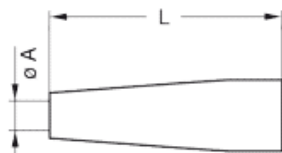

GMB.00.028.DV

MECHANICAL DETAILS

Shell Style Model GMB* : Bend relief Green

Keying 2 keys (alpha=60, plug: male contacts, receptacle: female contacts)

Housing Material Thermoplastic polyurethane elastomer(Desmopan 786)

Cable Fixing 2.8 - 3.1 mm

Variant 2 V : Green

	Col	Col	Col	Col	Col	Col	Col	Col
Mm.								
In.								

OTHER CHARACTERISTICS

Shell Style/Model Libellé

IP Rating 0