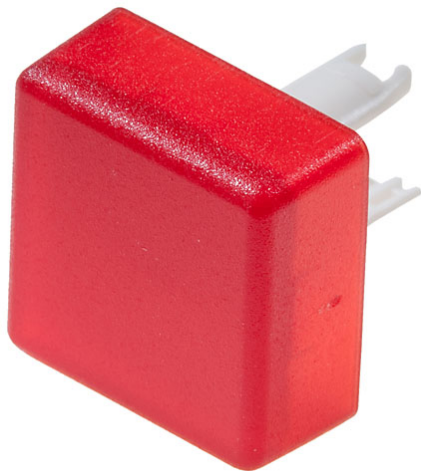

EAO – Your Expert Partner for Human Machine Interfaces

18-981.4L - Lens with LED flush design

18-981.4L - Lens with LED flush design

Attention: The preview is based on a sample product. This can differ from your current configuration.

Other Attributes

Weight	0.001 kg
Dimension	13.8 x 13.8 mm

Operating-/Indication part

Lens optics	translucent
Lens material	Plastic
Lens colour	yellow
Lens profile	flat
Lens illumination	illuminative