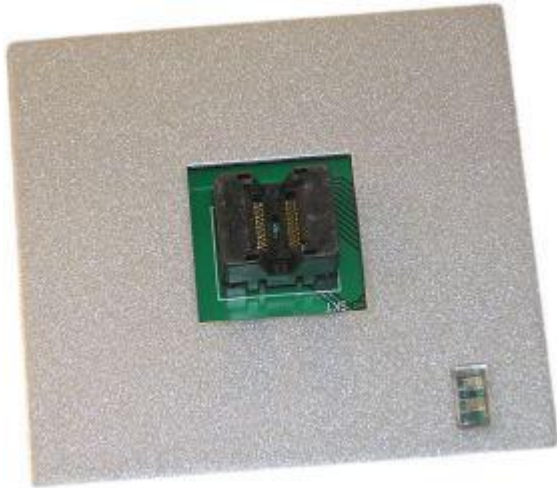

## CX1025 Socket Adapter

Package: SSOP28 Socket Type: Opentop Socket Size: 21.1\*17.6 Pitch: 0.64 Body Size: 3.9 Size1: Size2:  
5.9 Programmer: SuperPro 5000/5004GP/6000/6004GP