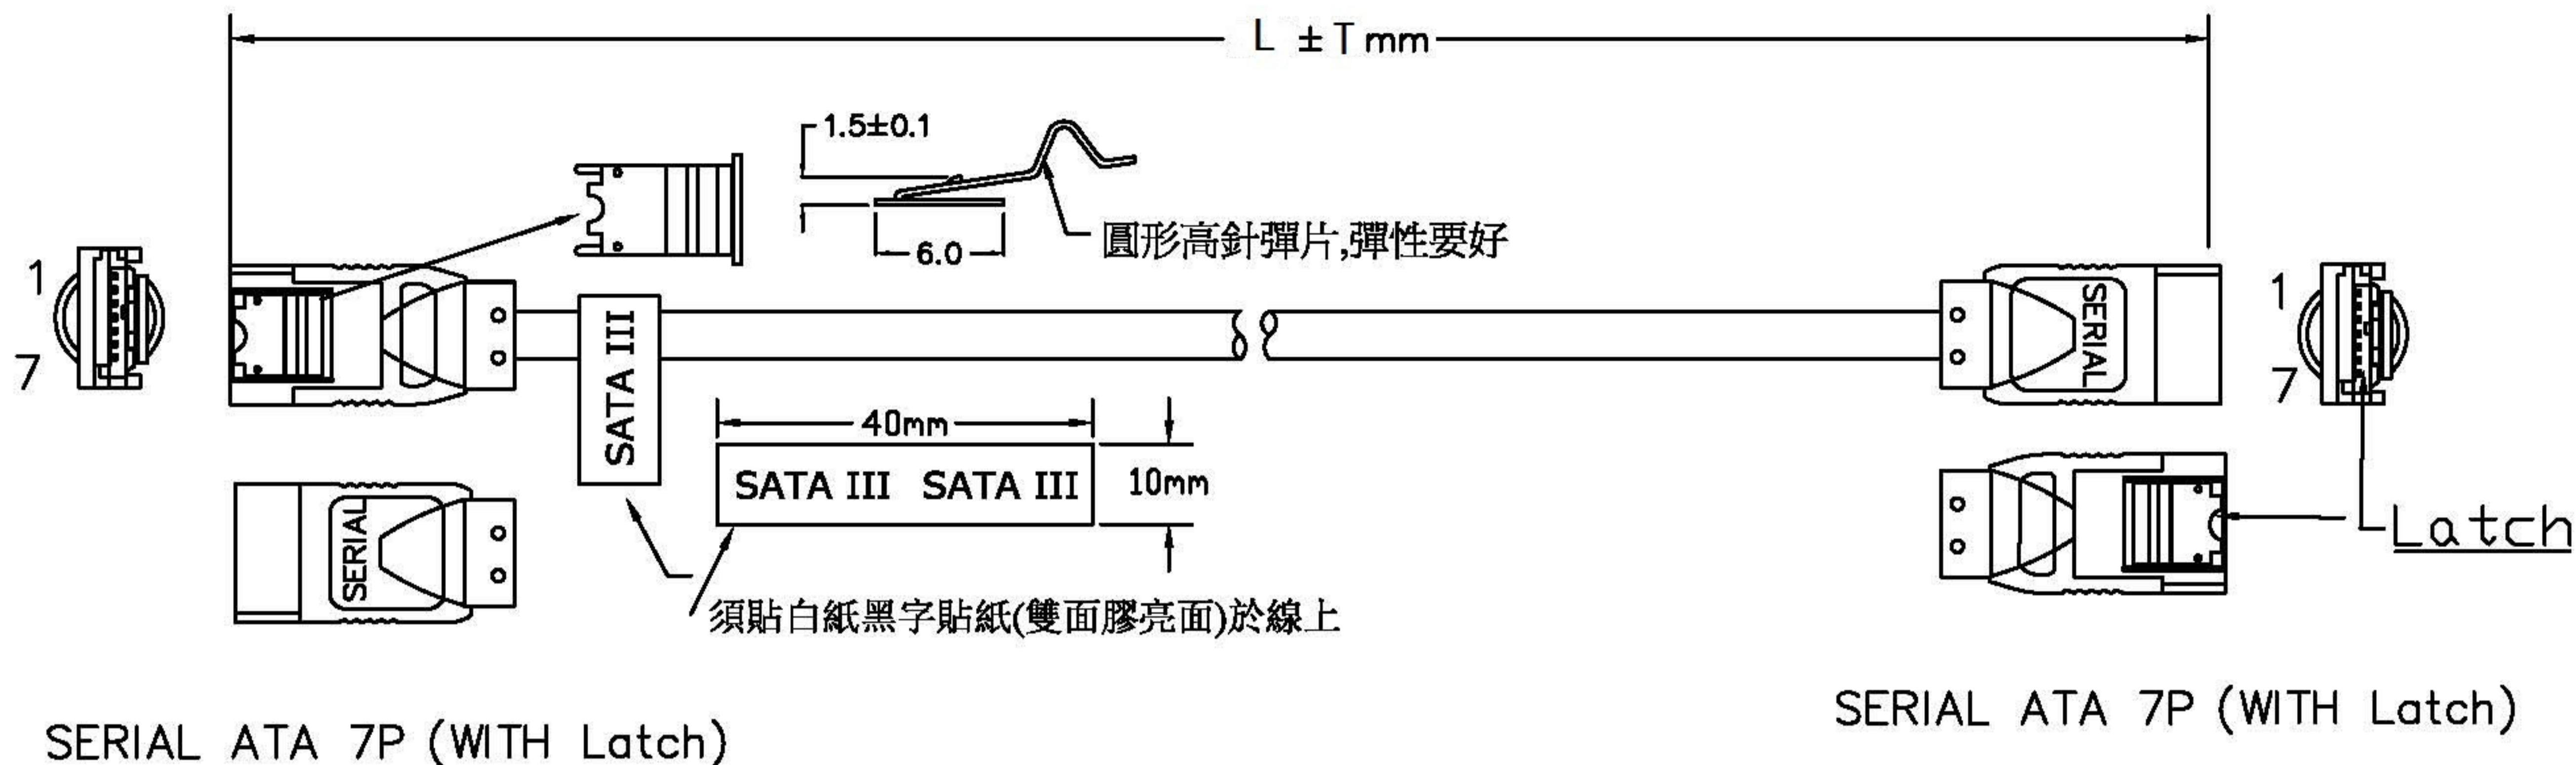

rotronic

Datenblatt - Fiche technique - Data sheet

11.03.1552

**ROLINE Internes SATA 6.0 Gbit/s HDD-Kabel
mit Schnappverschluss, 0,5m**

ROLINE Câble interne SATA 6.0 Gbit/s pour disques durs, 0,5 m

ROLINE Internal SATA 6.0 Gbit/s Cable with Latch, 0.5 m

NOTE:

- CABLE: 26AWG,UL2725,AL-FOIL,(26AWG*1PR+AL)*2C+3D (28AWG),OD=5.0mm,BLACK COLOR,PVC JACKET.
- LENGTH: 500mm.1000mm.
- CONNECTORS: SERIAL ATA 7P*2PCS.(用黑色彈片)
- MOLD: MOLDING TYPE(180°)--TYPE(180°)
- CONTACTS:

SERIAL ATA 7P	1+4+7	2	3	5	6
SERIAL ATA 7P	1+4+7	2	3	5	6
- OPEN/SHORT TEST: 100% TEST.
INSULATION: MIN. 2M.
- RoHS Compliant.

ITEM TO	COLOR	LENGTH
11.03.1552	BLACK	0.5M
11.03.1553	BLACK	1.0M

1PC/PE BAG+ROLINE HEADER+EAN STICKER

COMPANY			ITEM NO.			NO	B5374			
REVISION	DATE	DISCRIPTION	DRAWN BY			Rotronic Co., Ltd.			SCALE	NON
REV.A/0	2009.02.18	A2-2906007	DESIGNED BY						UNIT(mm)	
			APPROVAL BY						DRAWING NO.	