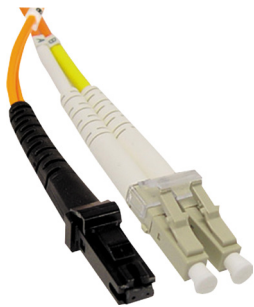

# Duplex Fiber Optic Patch Cord

pro-SIGNAL

RoHS  
Compliant

Dimensions : Millimetres

No.	Item	Qty.	Description
1.	Cable	1pc	Optical Fiber, Multi-Mode, 50/125, Duplex, ø1.8mm, Tight, Orange, PVC Jacket
2.	Connector		MTRJ, Female, Multi-Mode, Black Housing & Boot
3.	Connector		LC, Duplex, Multi-Mode, Beige Housing, White Boots
4.	Tubing		Heat Shrink Sleeve, Yellow
5.	Tubing		Heat Shrink Sleeve, White
6.	Heat Shrink Tube	2pcs	Colour is Black

**Notes:**

1. New Products shall be reference to bellcore GR-326 standard
2. Insertion Loss :  $\leq 0.2\text{dB}$  Typical (1,300nm); MTRJ :  $\leq 0.7\text{dB}$  Typical (1,310nm)

**Part Number Table**