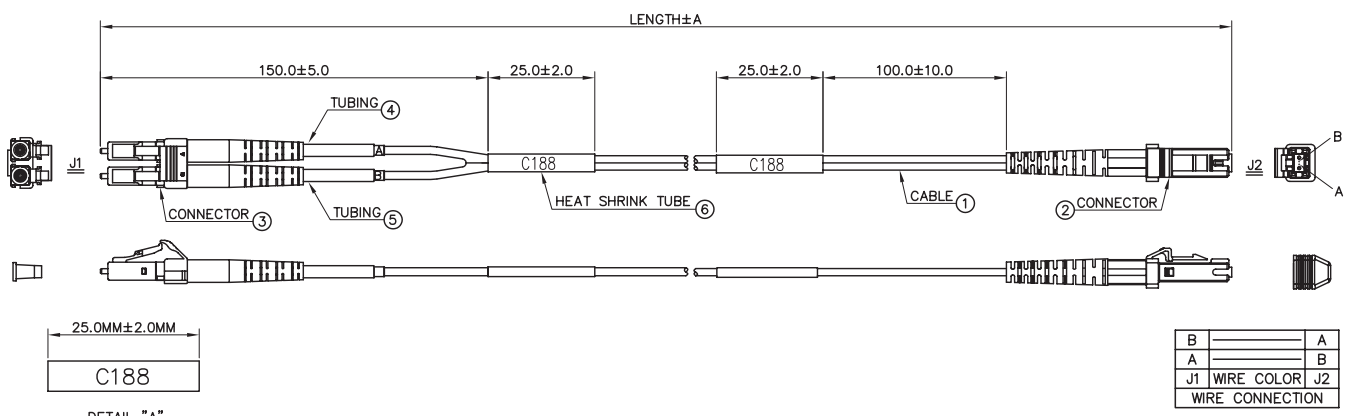

# Duplex Fiber Optic Patch Cord

pro-SIGNAL

RoHS  
Compliant

Dimensions : Millimetres

No.	Item	Qty.	Description
1.	Cable	1pc	Optical Fiber, Multi-Mode, 50/125, Duplex, ø1.8mm, Tight, Orange, PVC Jacket
2.	Connector		MTRJ, Female, Multi-Mode, Black Housing & Boot
3.	Connector		LC, Duplex, Multi-Mode, Beige Housing, White Boots
4.	Tubing		Heat Shrink Sleeve, Yellow
5.	Tubing		Heat Shrink Sleeve, White
6.	Heat Shrink Tube	2pcs	Colour is Black

Description	Length ( $\pm A$ )	Part Number
Duplex fiber optic patch cord	2 $\pm 0.05$ Metre	SPC33506

**Important Notice :** This data sheet and its contents (the "Information") belong to the members of the Premier Farnell group of companies (the "Group") or are licensed to it. No licence is granted for the use of it other than for information purposes in connection with the products to which it relates. No licence of any intellectual property rights is granted. The Information is subject to change without notice and replaces all data sheets previously supplied. The Information supplied is believed to be accurate but the Group assumes no responsibility for its accuracy or completeness, any error in or omission from it or for any use made of it. Users of this data sheet should check for themselves the Information and the suitability of the products for their purpose and not make any assumptions based on information included or omitted. Liability for loss or damage resulting from any reliance on the Information or use of it (including liability resulting from negligence or where the Group was aware of the possibility of such loss or damage arising) is excluded. This will not operate to limit or restrict the Group's liability for death or personal injury resulting from its negligence. pro-SIGNAL is the registered trademark of the Group. © Premier Farnell plc 2012.