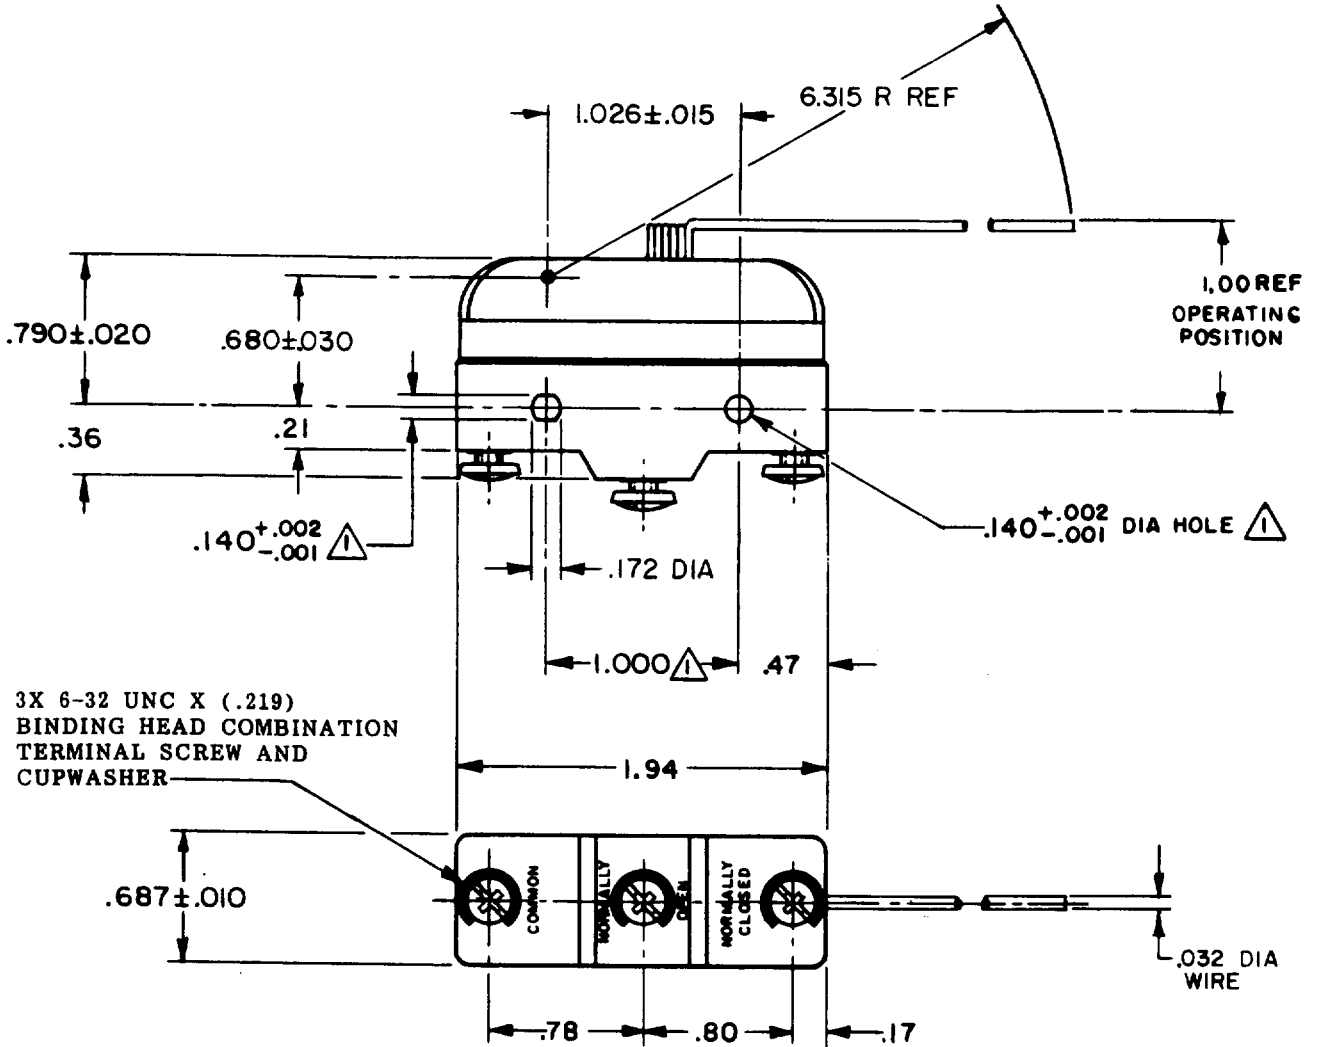

CHECK

CHECK

3X 6-32 UNC X (.219)
BINDING HEAD COMBINATION
TERMINAL SCREW AND
CUPWASHER

NOTE -
1 - MOUNTING HOLES WILL ACCEPT PINS OR SCREWS
OF .139 MAX. DIA. ON 1.000±.002 CENTERS

THIS DRAWING COVERS A PROPRIETARY ITEM AND IS THE PROPERTY OF MICRO SWITCH, A DIVISION OF HONEYWELL. THIS DRAWING IS NOT TO BE COPIED OR USED WITHOUT THE APPROVAL OF MICRO SWITCH.