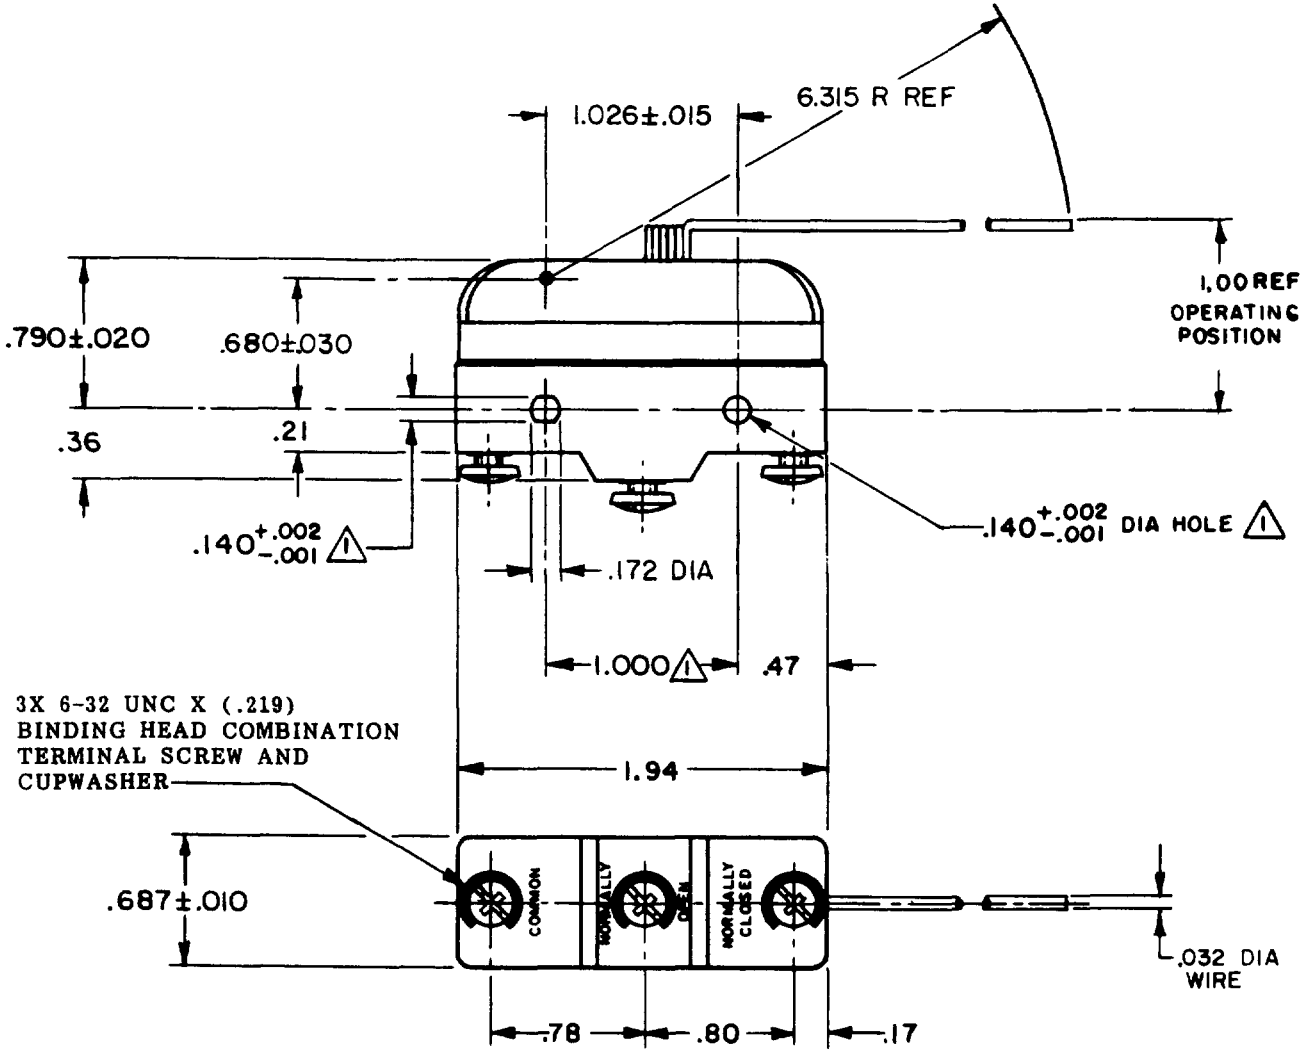

MICRO SWITCH

FREEPORT, ILLINOIS, U.S.A.
A DIVISION OF HONEYWELL

FED. MFG. CODE 91929

SWITCH-BASIC

CATALOG LISTING

BZ-RW53-A2

CATALOG LISTING
BZ-RW53-A2
PAGE 1 OF 1

REPLACES

RELEASE NO.

CHECK

ISSUE **M**
8

REVISIONS

A	COI5200	RLD	22 FEB 66
B	023645	M B F	22 JAN 68
C	CO-73270	J W B	24 SEP 92
D	CO-73287-J	J A L	22 NOV 93
E	CO-77589	J A L	30 MAR 94
F	203155	C S L	24 MAY 01

RASTER
FC-50376

DRAWN
RLD 22 FEB 66

CHECK
LSD 2 MAR 66

THIS DRAWING COVERS A PROPRIETARY ITEM AND IS THE PROPERTY OF MICRO SWITCH, A DIVISION OF HONEYWELL. THIS DRAWING IS NOT TO BE COPIED OR USED WITHOUT THE APPROVAL OF MICRO SWITCH.

CHARACTERISTICS	ELECTRICAL DATA	SCALE FULL
	CONTACT ARRANGEMENT S P D T	DO NOT SCALE PRINT
	L103 15A 125, <u>250</u> OR 480 VAC 1/8HP 125 VAC, 1/4HP <u>250</u> VAC	UNLESS OTHERWISE NOTED DIMENSIONS ARE IN INCHES TOLERANCES ARE:
	L288 L299 L306	ONE PLACE (.0) ±.030 TWO PLACE (.00) ±.015 THREE PLACE (.000) ±.005 ANGLES ±
	CE	WEIGHT .073 LB
	16A 250V ~ T85 5E4