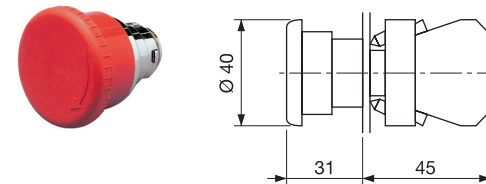

CONTROL PRODUCTS

Start/Stop Push Buttons

| METAL BODIED | PLASTIC BODIED | STYLE |
|--------------|----------------|-------------|
| CCTTRSTWH | - | White Start |
| CCTTRSPBK | - | Black Stop |
| CCTTRONWH | - | White On |
| CCTTROFBK | - | Black Off |

Black Button - Extended Height

40mm E-stop Key Release

| METAL BODIED | PLASTIC BODIED | COLOUR |
|--------------|----------------|--------|
| CCTTM41LB | CCTPM41LB | Black |
| CCTTM41LR | CCTPM41LR | Red |

40mm E-stop Twist Release

| METAL BODIED | PLASTIC BODIED | COLOUR |
|--------------|----------------|--------|
| CCTTM40LB | CCTPM40LB | Black |
| CCTTM40LR | CCTPM40LR | Red |

60mm E-stop Twist Release