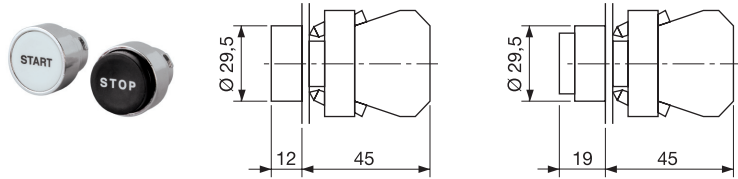

CONTROL PRODUCTS

Start/Stop Push Buttons

| METAL BODIED | PLASTIC BODIED | STYLE |
|--------------|----------------|-------------|
| CCTTRSTWH | - | White Start |
| CCTTRSPBK | - | Black Stop |
| CCTTRONWH | - | White On |
| CCTTROFBK | - | Black Off |

Black Button - Extended Height

40mm E-stop Key Release

| METAL BODIED | PLASTIC BODIED | COLOUR |
|--------------|----------------|--------|
| CCTTM41LB | CCTPM41LB | Black |
| CCTTM41LR | CCTPM41LR | Red |

40mm E-stop Twist Release

| METAL BODIED | PLASTIC BODIED | COLOUR |
|--------------|----------------|--------|
| CCTTM40LB | CCTPM40LB | Black |
| CCTTM40LR | CCTPM40LR | Red |

60mm E-stop Twist Release

| METAL BODIED | PLASTIC BODIED | COLOUR |
|--------------|----------------|--------|
| CCTTM60LB | CCTPM60LB | Black |
| CCTTM60LR | CCTPM60LR | Red |

Selector Switch

- Black short lever, 2 and 3 position selector switch
- Maintain & spring return options