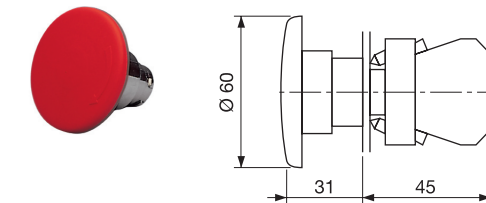

60mm E-stop Twist Release

METAL BODIED	PLASTIC BODIED	COLOUR
CCTTM60LB	CCTPM60LB	Black
CCTTM60LR	CCTPM60LR	Red