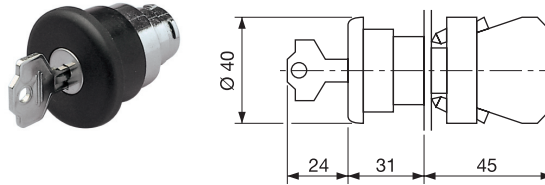

CONTROL PRODUCTS

Start/Stop Push Buttons

| METAL BODIED | PLASTIC BODIED | STYLE |
|--------------|----------------|-------------|
| CCTTRSTWH | - | White Start |
| CCTTRSPBK | - | Black Stop |
| CCTTRONWH | - | White On |
| CCTTROFBK | - | Black Off |

Black Button - Extended Height

40mm E-stop Key Release

| METAL BODIED | PLASTIC BODIED | COLOUR |
|--------------|----------------|--------|
| CCTTM41LB | CCTPM41LB | Black |
| CCTTM41LR | CCTPM41LR | Red |

40mm E-stop Twist Release

| METAL BODIED | PLASTIC BODIED | COLOUR |
|--------------|----------------|--------|
| CCTTM40LB | CCTPM40LB | Black |
| CCTTM40LR | CCTPM40LR | Red |

60mm E-stop Twist Release

| METAL BODIED | PLASTIC BODIED | COLOUR |
|--------------|----------------|--------|
| CCTTM60LB | CCTPM60LB | Black |
| CCTTM60LR | CCTPM60LR | Red |

Selector Switch

- Black short lever, 2 and 3 position selector switch
- Maintain & spring return options