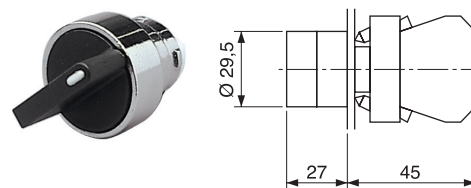

Black Button - Extended Height

40mm E-stop Key Release

| METAL BODIED | PLASTIC BODIED | COLOUR |
|--------------|----------------|--------|
| CCTTM41LB | CCTPM41LB | Black |
| CCTTM41LR | CCTPM41LR | Red |

40mm E-stop Twist Release

| METAL BODIED | PLASTIC BODIED | COLOUR |
|--------------|----------------|--------|
| CCTTM40LB | CCTPM40LB | Black |
| CCTTM40LR | CCTPM40LR | Red |

60mm E-stop Twist Release

| METAL BODIED | PLASTIC BODIED | COLOUR |
|--------------|----------------|--------|
| CCTTM60LB | CCTPM60LB | Black |
| CCTTM60LR | CCTPM60LR | Red |

Selector Switch

- Black short lever, 2 and 3 position selector switch
- Maintain & spring return options