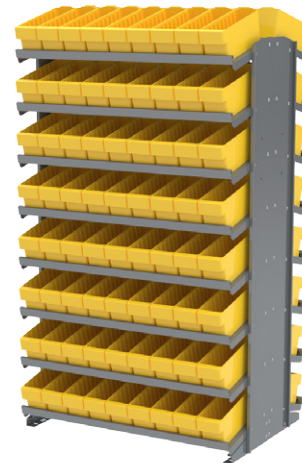

12" Deep Pick Racks			Bin Dimensions (In.)			Bin Qty.	Colors
Model No.	Description	Bin Model No.	L	W	H		
APRS112	Single-Sided Rack with AkroDrawers	31112	11½	11½	4½	24	B,R,Y,GRY,CRY
APRS142	Single-Sided Rack with AkroDrawers	31142	11½	3¾	4½	72	B,R,Y,GRY,CRY
APRS162	Single-Sided Rack with AkroDrawers	31162	11½	5½	4½	48	B,R,Y,GRY,CRY
APRS182	Single-Sided Rack with AkroDrawers	31182	11½	8½	4½	32	B,R,Y,GRY,CRY
APRSAST	Single-Sided Rack with AkroDrawer Mix	31142, 31162, 31182	See Above			18 / 24 / 8	B,R,Y,GRY,CRY
APRD112	Double-Sided Rack with AkroDrawers	31112	11½	11½	4½	48	B,R,Y,GRY,CRY
APRD142	Double-Sided Rack with AkroDrawers	31142	11½	3¾	4½	144	B,R,Y,GRY,CRY
APRD162	Double-Sided Rack with AkroDrawers	31162	11½	5½	4½	96	B,R,Y,GRY,CRY
APRD182	Double-Sided Rack with AkroDrawers	31182	11½	8½	4½	64	B,R,Y,GRY,CRY
APRDAST	Double-Sided Rack with AkroDrawer Mix	31142, 31162, 31182	See Above			36 / 48 / 16	B,R,Y,GRY,CRY

UP TO
400
LBS.

UP TO
800
LBS.

UP TO
900
LBS.

UP TO
1800
LBS.