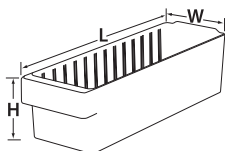

- Color drawers are made of high-impact polystyrene
- Crystal Clear drawers are made of a durable acrylic blend
- Offered in 12", 18" or 24" depths to work with compatible shelving
- Nine sizes and five colors make it easy to label and color code inventory for quick identification of parts and supplies
- Drawers can be stacked to optimize space
- Wide front handle for easy gripping when AkroDrawers contain heavy contents
- Sturdy backstop tab holds drawers in place
- Dividers available to keep contents neatly separated in drawers
- Colors: Crystal Clear, Red, Blue, Yellow and Gray