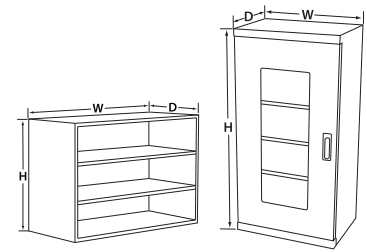

Shelving Systems, Carts & Cabinets

For **AkroDrawers**®

Quick-View Mini-Cabinet 19¼" W x 13¼" D x 38" H			Dimensions (In.)			
Model No.	Description	Cabinet Color	L	W	H	Qty. of Drawers
ACQV4C ACQV4P	Secure Mini-Cabinet, Quick-View Door, no AkroDrawers	Textured Charcoal Gray Textured Putty	-	-	-	-
ACQV4C42 ACQV4P42	Secure Mini-Cabinet, Quick-View Door with 31142 AkroDrawers	Textured Charcoal Gray Textured Putty	11%	3%	4%	16
ACQV4C62 ACQV4P62	Secure Mini-Cabinet, Quick-View Door with 31162 AkroDrawers	Textured Charcoal Gray Textured Putty	11%	5%	4%	12
ACQV4C82 ACQV4P82	Secure Mini-Cabinet, Quick-View Door with 31182 AkroDrawers	Textured Charcoal Gray Textured Putty	11%	8%	4%	8
ACQV4CAST ACQV4PAST	Secure Mini-Cabinet, Quick-View Door with 31142, 31162 & 31182 AkroDrawers	Textured Charcoal Gray Textured Putty	See Above			4 / 6 / 2

UP TO
350
LBS.