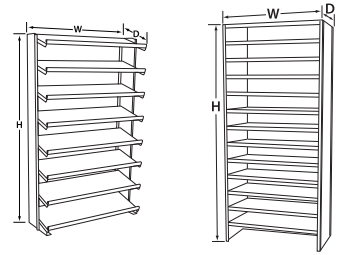

Shelving Systems, Carts & Cabinets

For **AkroDrawers**®