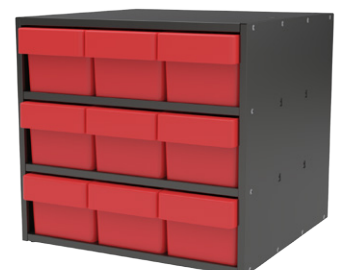

Super Modular Cabinets 18" W x 17" D x 16½" H			Bin Dimensions (In.)			Shelf Dimensions (In.)			
Model No.	Description	Cabinet Color	L	W	H	D	L	H	Qty. of Drawers
AD1817C AD1817P	17" Deep Cabinet with no AkroDrawers	Textured Charcoal Gray Textured Putty	-	-	-	17	17	4¹/₂	-
AD1817C68 AD1817P68	17" Deep Cabinet with 31168 AkroDrawers	Textured Charcoal Gray Textured Putty	17%	5%	4%	17	17	4¹/₂	9
AD1817C88 AD1817P88	17" Deep Cabinet with 31188 AkroDrawers	Textured Charcoal Gray Textured Putty	17%	8%	4%	17	17	4¹/₂	6
AD1817CAST AD1817PAST	17" Deep Cabinet with 31168 and 31188 AkroDrawers	Textured Charcoal Gray Textured Putty	See Above			17	17	4¹/₂	6 / 2

UP TO
60
LBS.