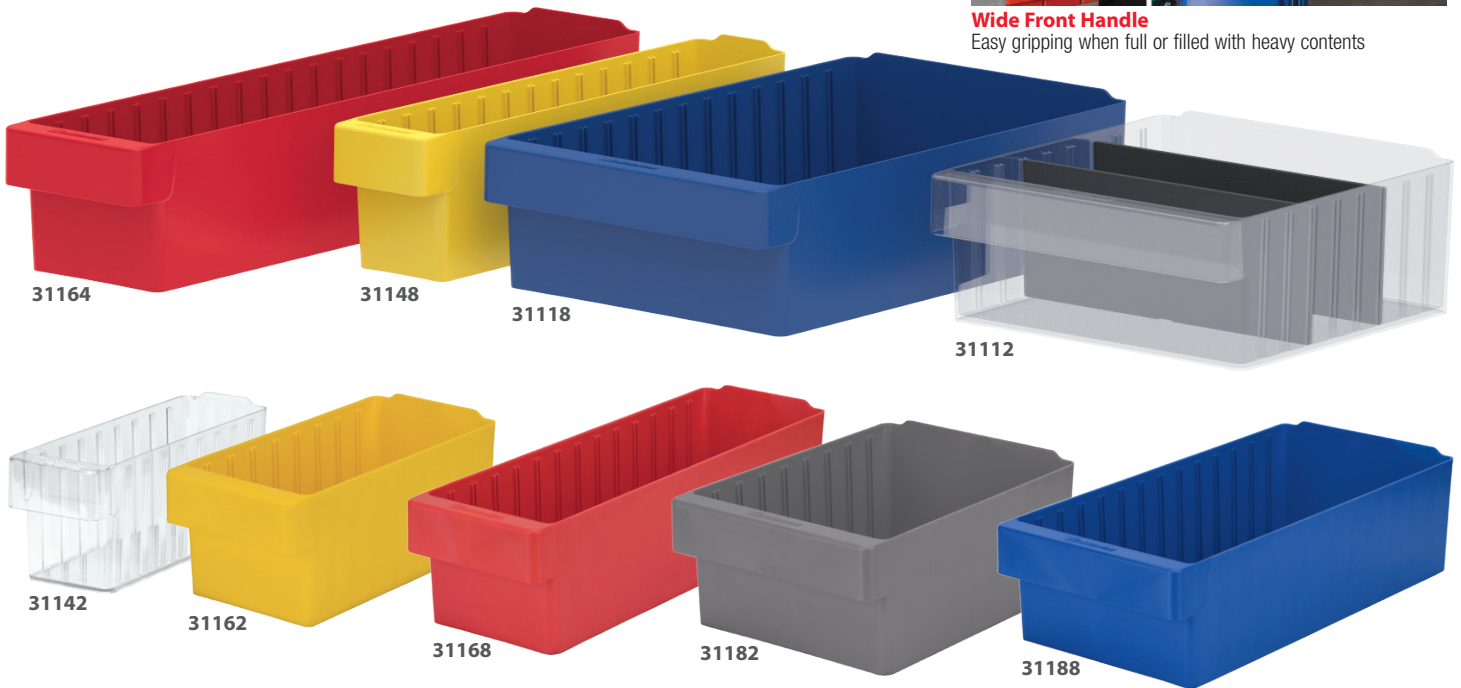

- Color drawers are made of high-impact polystyrene
- Crystal Clear drawers are made of a durable acrylic blend
- Offered in 12", 18" or 24" depths to work with compatible shelving
- Nine sizes and five colors make it easy to label and color code inventory for quick identification of parts and supplies
- Drawers can be stacked to optimize space
- Wide front handle for easy gripping when AkroDrawers contain heavy contents
- Sturdy backstop tab holds drawers in place
- Dividers available to keep contents neatly separated in drawers
- Colors: Crystal Clear, Red, Blue, Yellow and Gray