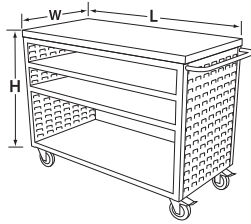

Shelving Systems, Carts & Cabinets

For **AkroDrawers**®

Small Louvered Cart 37" L x 18" W x 36" H			Capacity/Qty.		
Model No.	Description	Cart Color	Wt. Capacity (lbs.)	Qty. of Drawers	Drawer Color
MA3618C MA3618P	Small Louvered Cart with no AkroDrawers	Textured Charcoal Gray Textured Putty	800	-	-
MA3618C1 MA3618P1	Small Louvered Cart with 31118 AkroDrawers	Textured Charcoal Gray Textured Putty	800	6	R,B,Y,GRY,CRY B,CRY
MA3618CAST MA3618PAST	Small Louvered Cart with 31168 & 31188 AkroDrawers	Textured Charcoal Gray Textured Putty	800	12/4	R,B,Y,GRY,CRY B,CRY

UP TO
800
LBS.

Textured
Putty

Textured
Charcoal Gray

Large Louvered Cart 49" L x 24" W x 37 1/2" H			Capacity/Qty.		
Model No.	Description	Cart Color	Wt. Capacity (lbs.)	Qty. of Drawers	Drawer Color
MA4824C MA4824P	Large Louvered Cart with no AkroDrawers	Textured Charcoal Gray Textured Putty	800	-	-
MA4824C1 MA4824P1	Large Louvered Cart with 31142 & 31162 AkroDrawers	Textured Charcoal Gray Textured Putty	800	22/16	R,B,Y,GRY,CRY B,CRY
MA4824C2 MA4824P2	Large Louvered Cart with 31142 & 31182 AkroDrawers	Textured Charcoal Gray Textured Putty	800	22/10	R,B,Y,GRY,CRY B,CRY
MA4824C3 MA4824P3	Large Louvered Cart with 31112 AkroDrawers	Textured Charcoal Gray Textured Putty	800	16	R,B,Y,GRY,CRY B,CRY

UP TO
800
LBS.

Stackable Cabinet 35" W x 11" D x 22" H			Bin Dimensions (In.)			Shelf Dimensions (In.)			Qty. of Drawers
Model No.	Description	Cabinet Color	L	W	H	D	L	H	
AD3511C AD3511P	Stackable Cabinet with no AkroDrawers	Textured Charcoal Gray Textured Putty	-	-	-	11	34	4 1/8	-
AD3511CAST2 AD3511PAST2	Stackable Cabinet with 31112 & 31162 AkroDrawers	Textured Charcoal Gray Textured Putty	11 1/2"	11 1/2"	4 1/2"	11	34	4 1/8	8/8
AD3511C62 AD3511P62	Stackable Cabinet with 31162 AkroDrawers	Textured Charcoal Gray Textured Putty	11 1/2"	5 1/2"	4 1/2"	11	34	4 1/8	24
AD3511C82 AD3511P82	Stackable Cabinet with 31182 AkroDrawers	Textured Charcoal Gray Textured Putty	11 1/2"	8 1/2"	4 1/2"	11	34	4 1/8	16

UP TO
120
LBS.

Stackable Cabinet 35" W x 17" D x 22" H			Bin Dimensions (In.)			Shelf Dimensions (In.)			Qty. of Drawers
Model No.	Description	Cabinet Color	L	W	H	D	L	H	
AD3517C AD3517P	Stackable Cabinet with no AkroDrawers	Textured Charcoal Gray Textured Putty	-	-	-	17	34	4 1/8	-
AD3517CAST2 AD3517PAST2	Stackable Cabinet with 31118 & 31168 AkroDrawers	Textured Charcoal Gray Textured Putty	17 1/2"	11 1/2"	4 1/2"	17	34	4 1/8	8/8
AD3517C68 AD3517P68	Stackable Cabinet with 31168 AkroDrawers	Textured Charcoal Gray Textured Putty	17 1/2"	5 1/2"	4 1/2"	17	34	4 1/8	24
AD3517C88 AD3517P88	Stackable Cabinet with 31188 AkroDrawers	Textured Charcoal Gray Textured Putty	17 1/2"	8 1/2"	4 1/2"	17	34	4 1/8	16
AD3517CAST AD3517PAST	Stackable Cabinet with 31168 & 31188 AkroDrawers	Textured Charcoal Gray Textured Putty	See Above			17	34	4 1/8	12/8

UP TO
120
LBS.