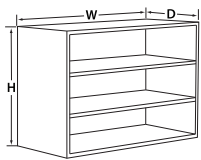

Shelving Systems, Carts & Cabinets

For **AkroDrawers**®

Small Louvered Cart 37" L x 18" W x 36" H			Capacity/Qty.		
Model No.	Description	Cart Color	Wt. Capacity (lbs.)	Qty. of Drawers	Drawer Color
MA3618C MA3618P	Small Louvered Cart with no AkroDrawers	Textured Charcoal Gray Textured Putty	800	-	-
MA3618C1 MA3618P1	Small Louvered Cart with 31118 AkroDrawers	Textured Charcoal Gray Textured Putty	800	6	R,B,Y,GRY,CRY B,CRY
MA3618CAST MA3618PAST	Small Louvered Cart with 31168 & 31188 AkroDrawers	Textured Charcoal Gray Textured Putty	800	12/4	R,B,Y,GRY,CRY B,CRY

UP TO
800
LBS.