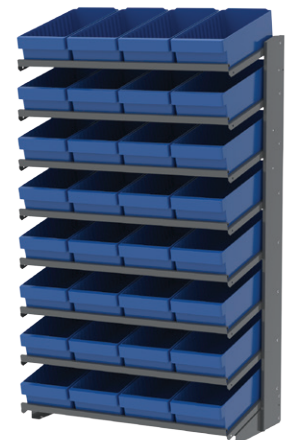

12" Deep Pick Racks			Bin Dimensions (In.)			Bin Qty.	Colors
Model No.	Description	Bin Model No.	L	W	H		
APRS112	Single-Sided Rack with AkroDrawers	31112	11½	11½	4½	24	B,R,Y,GRY,CRY
APRS142	Single-Sided Rack with AkroDrawers	31142	11½	3¾	4½	72	B,R,Y,GRY,CRY
APRS162	Single-Sided Rack with AkroDrawers	31162	11½	5½	4½	48	B,R,Y,GRY,CRY
APRS182	Single-Sided Rack with AkroDrawers	31182	11½	8½	4½	32	B,R,Y,GRY,CRY
APRSAST	Single-Sided Rack with AkroDrawer Mix	31142, 31162, 31182	See Above			18 / 24 / 8	B,R,Y,GRY,CRY
APRD112	Double-Sided Rack with AkroDrawers	31112	11½	11½	4½	48	B,R,Y,GRY,CRY
APRD142	Double-Sided Rack with AkroDrawers	31142	11½	3¾	4½	144	B,R,Y,GRY,CRY
APRD162	Double-Sided Rack with AkroDrawers	31162	11½	5½	4½	96	B,R,Y,GRY,CRY
APRD182	Double-Sided Rack with AkroDrawers	31182	11½	8½	4½	64	B,R,Y,GRY,CRY
APRDAST	Double-Sided Rack with AkroDrawer Mix	31142, 31162, 31182	See Above			36 / 48 / 16	B,R,Y,GRY,CRY

UP TO
400
LBS.

UP TO
800
LBS.

UP TO
900
LBS.

UP TO
1800
LBS.