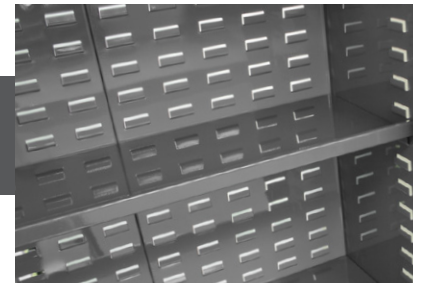

AkroBin® Storage Cabinet

Ready to Assemble!

- Securely store and organize your valuable tools and parts
- Hang heavy-duty AkroBins from louvered back panel

- Keeps parts and supplies secure, organized and protected from dust and debris
- Industrial 18-gauge steel construction with 16-gauge base
- Sturdy 100-lb.-capacity shelves adjust every 2"
- Easy to assemble with basic tools
- Durable, powder-coated finish
- Ships unassembled

Handle

- Flush-mount handle with 3-point lock

Rooftop

- Optional rooftop prevents potentially hazardous items from being stored on top of the cabinet

Dolly

- Convert the cabinet to a mobile unit with the optional cabinet dolly featuring 3 x 1/4 polyolefin casters

AkroBin Storage Cabinet 36"W x 19"D x 78"H

| Model No. | Description | Bin Model No. | Bin Dimensions (Inches) | | | Qty. of Bins |
|--------------|----------------------------------------------------------------|---------------|-------------------------|--------|---|--------------|
| | | | W | D | H | |
| AC3618KD4AS | Ready-to-Assemble Cabinet with 4 Adjustable Shelves | - | - | - | - | - |
| AC3618KD1ASY | Ready-to-Assemble Cabinet with 1 Adjustable Shelf, 30 AkroBins | 30230YELLO | 10 3/4 | 5 1/2 | 5 | 12 |
| | | 30240YELLO | 14 3/4 | 8 1/4 | 7 | 12 |
| | | 30250YELLO | 14 3/4 | 16 1/2 | 7 | 6 |