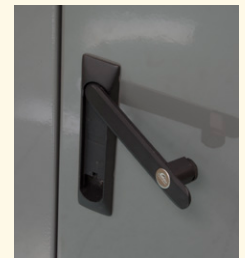

AkroBin® Storage Cabinet

Ready to Assemble!

- Securely store and organize your valuable tools and parts
- Hang heavy-duty AkroBins from louvered back panel

- Keeps parts and supplies secure, organized and protected from dust and debris
- Industrial 18-gauge steel construction with 16-gauge base
- Sturdy 100-lb.-capacity shelves adjust every 2"
- Easy to assemble with basic tools
- Durable, powder-coated finish
- Ships unassembled

Handle

- Flush-mount handle with 3-point lock

Rooftop

- Optional rooftop prevents potentially hazardous items from being stored on top of the cabinet

Dolly

- Convert the cabinet to a mobile unit with the optional cabinet dolly featuring 3 x 1/4 polyolefin casters