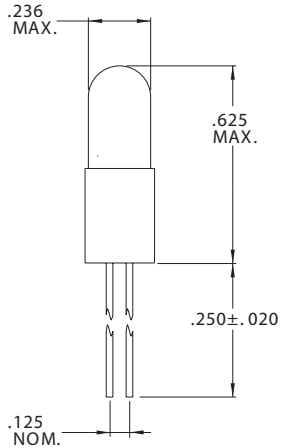

Chicago Miniature Lighting, LLC

Lighting the world since 1910

T-1 3/4 Bi-Pin Base (.125")

T-1 3/4 Bi-Pin Base (.125")

Part Number	Design Voltage	Amps	MSCP	Life Hours	Filament Type
2301	1.35	.060	.020	500	S-2
7931	1.35	.060	.010	500	C-2R
2302	2.50	.200	.200	500	C-2R
7868	2.50	.350	.210	10,000	C-2R
7968	2.50	.200	.200	500	C-2R
2303	2.70	.060	.040	500	C-2R
7838	2.70	.060	.040	6,000	C-2R
2304	3.00	.300	.340	1,500	C-2R
7375	3.00	.015	.004	10,000	C-6
7847	3.00	.350	.300	10,000	C-2R
7359	4.50	.120	.050	25,000	C-2R
3149	5.00	.060	.150	5,000	C-2R
7360	5.00	.060	.030	60,000	C-2R
7361	5.00	.060	.050	25,000	C-2R
7362	5.00	.115	.150	40,000	C-2R
7363	5.00	.190	.450	1,000	C-2R
7366	5.00	.200	.340	15,000	C-2R
2305	6.00	.040	.050	1,000	C-6
2306	6.00	.200	.600	1,000	C-2R
2323	6.00	.200	.600	1,000	C-2R
7328	6.00	.200	.600	1,000	C-2R
7364	6.00	.200	.100	50,000	C-2F
7945	6.00	.040	.030	10,000	C-2R
2307	6.30	.200	.340	5,000	C-2R
2319	6.30	.200	.400	2,000	C-2F
2334	6.30	.075	.250	1,000	C-2R
2337	6.30	.200	.400	20,000	C-2R
7349	6.30	.200	.550	5,000	C-2R
7368	6.30	.150	.450	3,000	C-2R
7377	6.30	.075	.230	1,000	C-2R
7380	6.30	.040	.020	20,000	C-2V
7381	6.30	.200	.400	20,000	C-2F
2308	10.0	.015	.010	5,000	C-2F
2309	10.0	.040	.050	5,000	C-2R
7344	10.0	.014	.002	50,000	C-2F
7367	10.0	.040	.080	5,000	C-2F
7369	11.0	.022	.030	10,000	C-2F
7174	12.0	.040	.120	5,000	C-2V
7371	12.0	.040	.120	10,000	C-2F
2310	14.0	.080	.500	750	C-2F