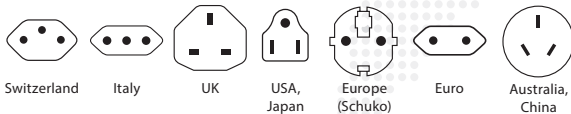

Compatibility

Input

Output

Specifications

- Designed in Switzerland
- Suitable for equipment with earthed & unearthed plugs (2- & 3-pole)
- Receptacles for: Switzerland, Italy, UK, USA/Japan, Europe (Schuko & 2-pole Euro)
- Output plugs: Denmark, Europe (Schuko)
- Input voltage: 100V – 250V
- Max. load: 10A
- Power rating: e.g. 100V – 1000W / 250V – 2500W

Weight

Adapter: 94 g
Adapter with packaging: 125 g

Dimensions

Adapter: L 60 mm W 58 mm H 75 mm
Adapter with packaging: L 150 mm W 150 mm H 80 mm