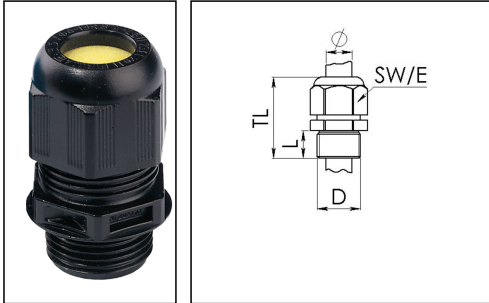

## ESKE/1-e 32

Ex-cable gland, polyamide with short thread

Product illustrations are exemplary and may differ from the chosen product. Further variants and individual customization, we will gladly provide you on request.

Material cable gland	Polyamide
Material sealing gasket	EPDM
Temp. range min	-40 °C
Temp. range max	75 °C
Protection class	IP 66 / IP 68, 5 bar 30 min
Marking	II 2 G Ex e IIC Gb, II 2 D Ex tb IIIC Db IP68
Approval	PTB 13 ATEX 1015 X, IECEx PTB 13.0034X
Glow wire test	750 °C
Thread type	M
Connection thread size D	32
Lead	1,5
Length screw-in thread L	12 mm
Cable diameter min	13 mm
Cable diameter max	21 mm
Key width SW	36 mm
Collar diameter (E)	41 mm
Total length TL	42 mm - 51 mm
Install. torques fitting	4,5 N/m
Install. torques cap nut	3 N/m
Type of cable anchorage	A
Impact category	4
Product Color	RAL 9005
Order no. RAL 9005	10103367
Type	ESKE/1-e 32
Packing unit	25