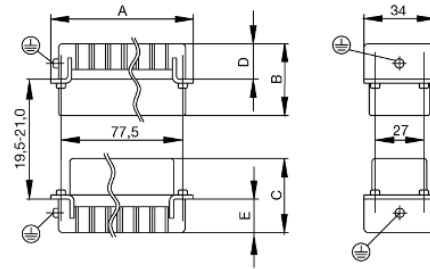

**HDC insert
HDC HE 16 MT**

Weidmüller Interface GmbH & Co. KG
Klingenbergstraße 16
D-32758 Detmold
Germany
Fon: +49 5231 14-0
Fax: +49 5231 14-292083
www.weidmueller.com

Drawings