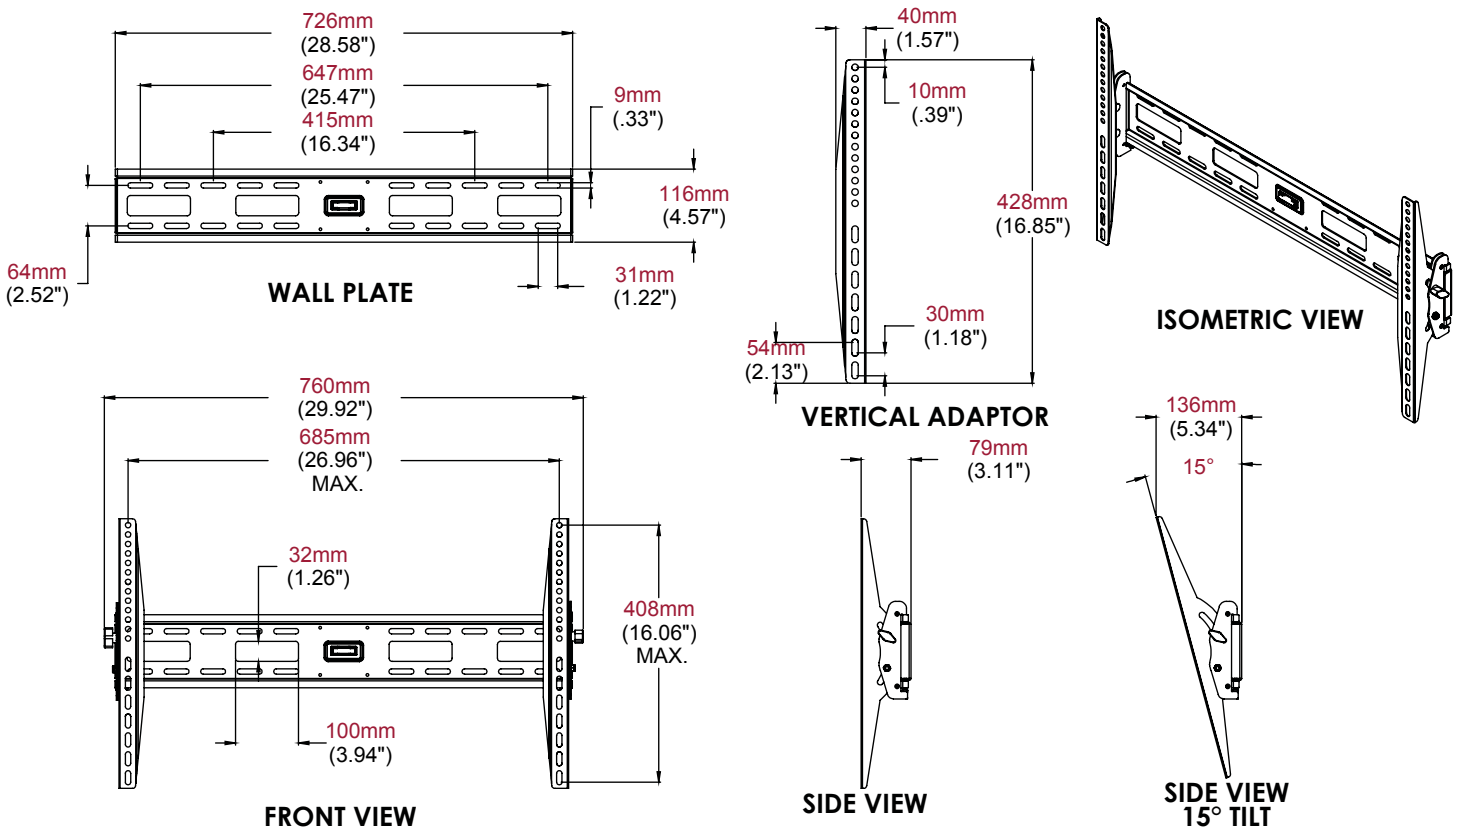

TRT650	TruVue™ Universal Tilting Wall Mount for 37" to 75" TVs

Product Specifications

	DIMENSIONS (W x H x D)	PRODUCT WEIGHT	LOAD CAPACITY	FINISH	AVAILABLE COLOURS
TRT650	29.92" x 16.85" x 3.11"-5.34" (760 x 428 x 79-136mm)	5.84lb (2.65kg)	105lb (48kg)	Scratch resistant fused epoxy	Matt black

Package Specifications

	PACKAGE SIZE (W x H x D)	PACKAGE SHIP WEIGHT	PACKAGE UPC CODE	PACKAGE CONTENTS	UNITS IN PACKAGE
TRT650	30.31" x 5.91" x 2.56" (770 x 150 x 65mm)	6.50lb (2.95kg)	735029277675	Wall plate, universal brackets, mounting and TV attachment hardware, level	1

All dimensions = inch (mm)

Architect Specifications

The TruVue™ Universal Tilting Wall Mount shall be a Peerless-AV model TRT650 and shall be located where indicated on the plans. Assembly and installation shall be done according to instructions provided by the manufacturer.

Visit peerless-av.com to see the complete line of AV solutions from Peerless-AV, including outdoor displays, wireless, kiosks, digital audio, display mounts, projector mounts, carts/stands, and a full assortment of accessories.

Peerless-AV
2300 White Oak Circle
Aurora, IL 60502 USA
(800) 865-2112
(630) 375-5100
Fax: (800) 359-6500

Peerless-AV Europe
Unit 3 Watford Interchange
Colonial Way, Watford
Herts, WD24 4WP
United Kingdom
+44 (0) 1923 200100
Fax: +44 (0) 1923 200101

Peerless-AV de México
Ave de las Industrias 413
Parque Industrial Escobedo
Escobedo, N.L.,
Mexico 66050
+52 (81) 8384-8300
Fax: +52 (81) 8384-8360