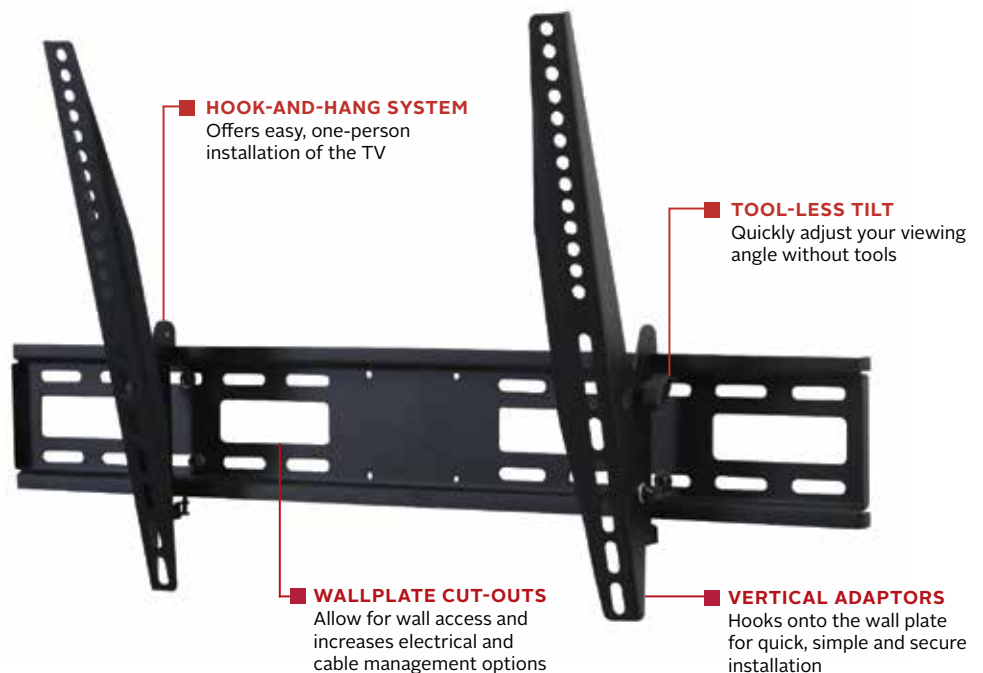

TRT650

Display size
37"-75"

Max load
105lb (48kg)

tru•vue™

Universal Tilting Wall Mount

FOR 37" TO 75" TVs

The TruVue™ series wall mounts combine ease of installation with viewing flexibility. With TRT650, a low-profile design positions the TV just 79mm (3.11") from the wall. The Hook-and-Hang™ system offers easy, one-person installation of the TV. The adaptors hook onto the wall plate for a quick, simple, and secure installation. The +15°/-15° of tool-less tilt allows quick adjustment of the viewing angle without the use of tools.

The TRT650's adjustable viewing feature provides 15° of forward tilt and 15° backward tilt, creating the most optimal viewing angle.

Additional Features

- ✓ Universal mount fits TVs with VESA® mounting patterns up to 700 x 400mm
- ✓ +15°/-15° of tool-less tilt allows you to adjust for the perfect viewing angle
- ✓ Mounts to wood studs, concrete, cinder block or metal studs (metal stud accessory required)
- ✓ Installation hardware included
- ✓ Tested to four times stated load capacity

RoHS

Comes in color packaging with included level, installation hardware and easy to follow instructions.

TRT650	TruVue™ Universal Tilting Wall Mount for 37" to 75" TVs
---------------	---

Product Specifications

Package Specifications

	PACKAGE SIZE (W x H x D)	PACKAGE SHIP WEIGHT	PACKAGE UPC CODE	PACKAGE CONTENTS	UNITS IN PACKAGE
TRT650	30.31" x 5.91" x 2.56" (770 x 150 x 65mm)	6.50lb (2.95kg)	735029277675	Wall plate, universal brackets, mounting and TV attachment hardware, level	1