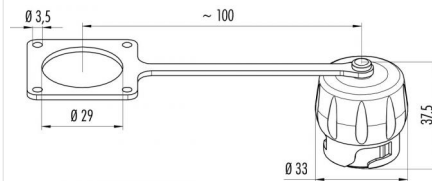

Product **696: Schutzkappe für Flanschdose**
Area **female panel mount connector Series**
Article number **08 3110 000 000**

Illustration

Scale drawing

Matching products

female panel mount connector