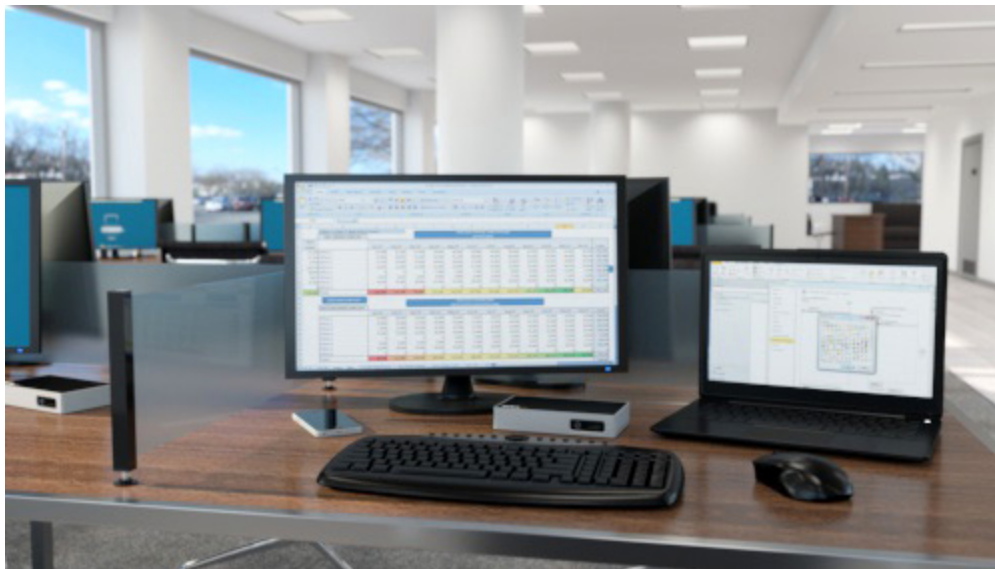

This 4K DisplayPort docking station for laptops offers a cost-effective way to create an Ultra HD workstation that can be used by multiple people in hot desk environments.

You can easily add a high-resolution display and other essential connections to your laptop, to create a more efficient workspace. With support for 4K cinema-quality resolution, it's great for graphic and web designers, video editors, and more.