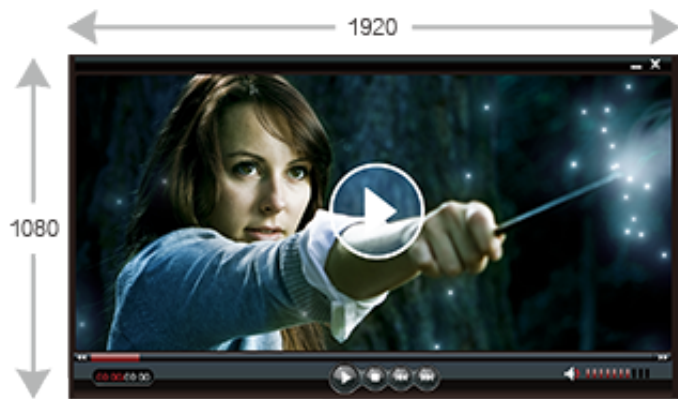

## When 4K Means Seeing and Doing Much More

With 300% more onscreen space than similar sized Full HD displays, the ASUS PB287Q gives you more space to spread out your various work windows for more productive multitasking. Capable of displaying 1.07 billion colors, the PB287Q delivers outstanding color reproduction and saturation thanks to its 330cd/m<sup>2</sup> brightness and a 100,000,000:1 ASUS Smart Contrast Ratio (ASCR).

Conventional Full HD Monitor

Shows less detail and spacing with less room for work bars on the side. Images are relatively blurrier.

ASUS PB287Q True 4K UHD Monitor  
See more detail and spacing with more room for work bars on the side. Images are much more crisp and detailed.