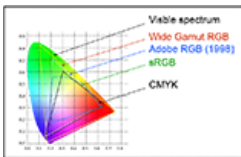

**Scenery**

Increases the brightness range, introducing more contrast gradations and selectively tweaking color saturation for more lush landscapes.

**Theater**

Enhances the contrast and color saturation of the image — delivering livelier and more vivid visuals for greater immersion.

**sRGB**

Provides the best performance for viewing graphics.

**Game**

Brings out dark, hard-to-see areas while leaving well-lit portions untouched — allowing you to see opponents lurking in obscure corners.