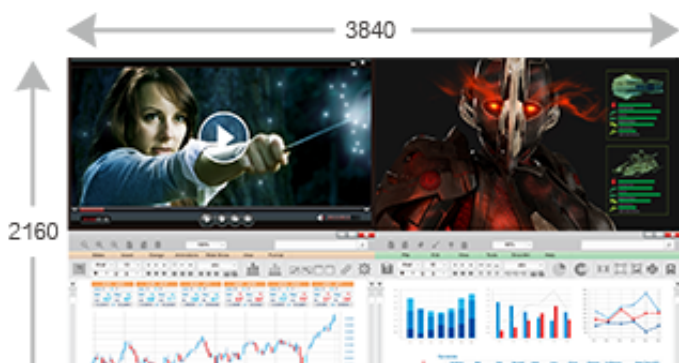

Conventional Full HD Monitor

Shows less detail and spacing with less room for work bars on the side. Images are relatively blurrier.

ASUS PB287Q True 4K UHD Monitor  
See more detail and spacing with more room for work bars on the side. Images are much more crisp and detailed.

Conventional Full HD Monitor  
Show only one 1080p FHD video.

Welcoming Prosumers and Gamers Alike to the 4K UHD Club