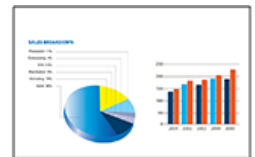

Standard

Delivers clear document viewing and web browsing experiences with optimized color and contrast.