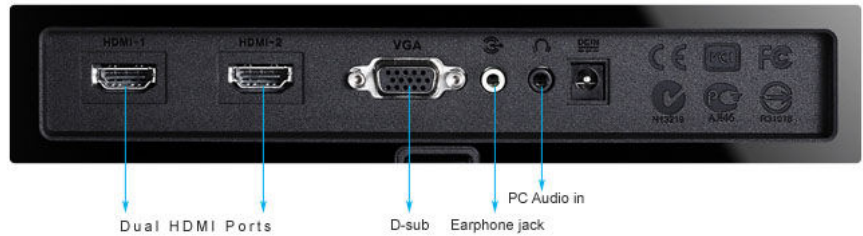

Dual HDMI for extensive connectivity

The Designo MX279H supports Full HD 1920 x 1080 resolutions and has dual HDMI and D-sub (VGA) input ports to ensure compatibility with a variety of multimed consoles, and digital cameras to enrich users’ entertainment experience.