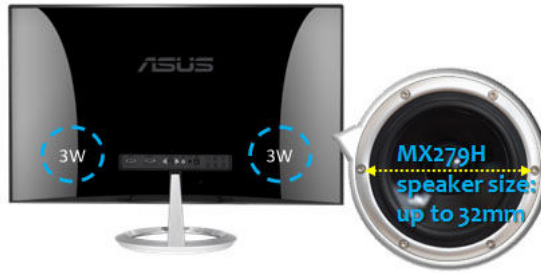

art audio technology from Bang & Olufsen ICEpower®, with great sound packed into its slim form factor to create incredibly engaging sound quality. This means no i additional speakers is needed.

Bang & Olufsen ICEpower® technology on MX279H has been developed specifically for compact media products to create excellent sound even in confined spaces. 1 quality is a result of innovative technology, ample power delivery, and months of optimizing and fine-tuning by audio engineers. Typically, powerful sound equals high consumption, but that’s not the case with MX279H. The screen’s embedded Class D MobileSound 3 technology is highly energy efficient, converting up to 92 % of pc audio output.

Dual HDMI for extensive connectivity

The Designo MX279H supports Full HD 1920 x 1080 resolutions and has dual HDMI and D-sub (VGA) input ports to ensure compatibility with a variety of multimed consoles, and digital cameras to enrich users’ entertainment experience.

MX style on your desktop

Wallpaper downloads