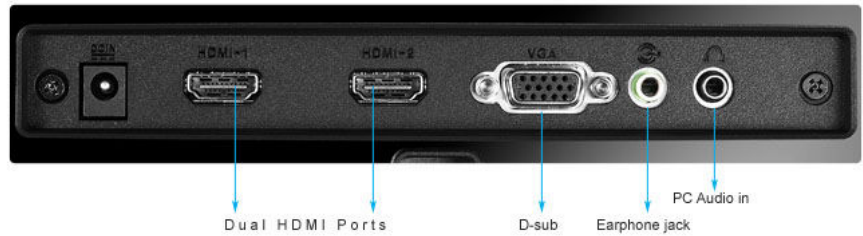

Audio by Bang & Olufsen ICEpower®

ASUS MX239H delivers outstanding images and stunning graphics that deserve superior sound to complete multimedia experiences whether watching movies, gaming

art audio technology from Bang & Olufsen ICEpower®, with great sound packed into its slim form factor to create incredibly engaging sound quality. This means no i additional speakers is needed.

Dual HDMI for extensive connectivity

The Designo MX239H supports Full HD 1920 x 1080 resolutions and has dual HDMI and D-sub (VGA) input ports to ensure compatibility with a variety of multimed consoles, and digital cameras to enrich users’ entertainment experience.