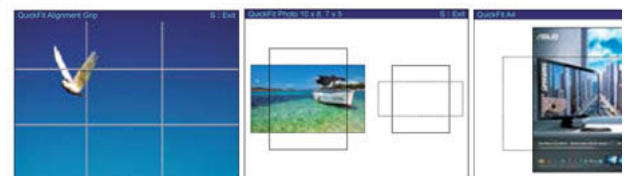

Supporting Formats:

Document: letter

Photo: 8"x10", 5"x7", 4"x6", 3"x5", 2"x2"

Grid: Alignment

Premium Immersive Audio

The Designo MX239H features ASUS SonicMaster technology – which was co-developed by the ASUS Golden Ear team and Bang & Olufsen ICEpower®. This ASUS-exclusive audio technology combines advanced h detail in pristine quality to deliver crystal clear, true-to-life surround sound — reproducing richer and more distinct vocals at a wider frequency range and louder volun