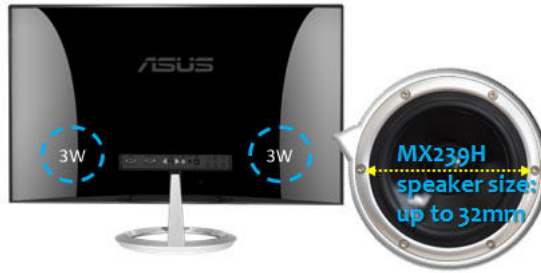

art audio technology from Bang & Olufsen ICEpower®, with great sound packed into its slim form factor to create incredibly engaging sound quality. This means no i additional speakers is needed.

Bang & Olufsen ICEpower® technology on MX239H has been developed specifically for compact media products to create excellent sound even in confined spaces. 1 quality is a result of innovative technology, ample power delivery, and months of optimizing and fine-tuning by audio engineers. Typically, powerful sound equals high consumption, but that’s not the case with MX239H. The screen’s embedded Class D MobileSound 3 technology is highly energy efficient, converting up to 92 % of pc audio output.

Dual HDMI for extensive connectivity

The Designo MX239H supports Full HD 1920 x 1080 resolutions and has dual HDMI and D-sub (VGA) input ports to ensure compatibility with a variety of multimed consoles, and digital cameras to enrich users’ entertainment experience.

MX style on your desktop

Wallpaper downloads