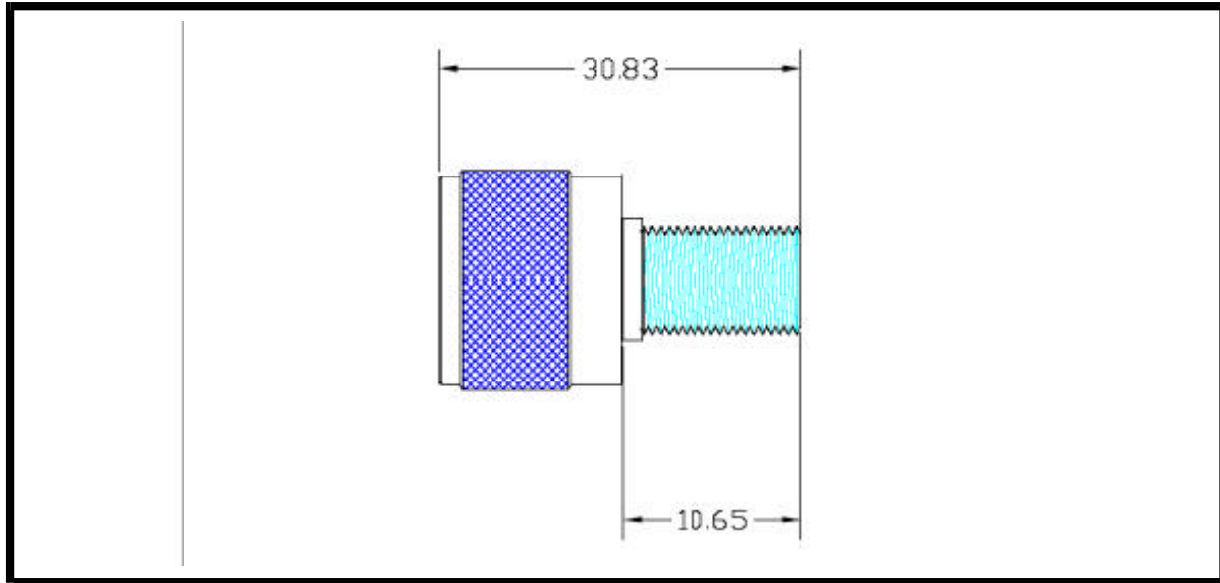

1850 Route 46 - Ledgewood, New Jersey - Phone: (973) 347-4040 - Fax: (973) 347-2111

PRODUCT BULLETIN

Part Number 1318505

N Male to F Female Adapter

Features and Specifications

- » **Body:** Machined Brass, Nickel Plate
 - » **Contact:** Brass, 5u in. Gold Plate
 - » **Impedance:** 50 Ohm
 - » **Temp. Range:** -55C to +100C
 - » **Frequency:** Up to 1 GHz
-