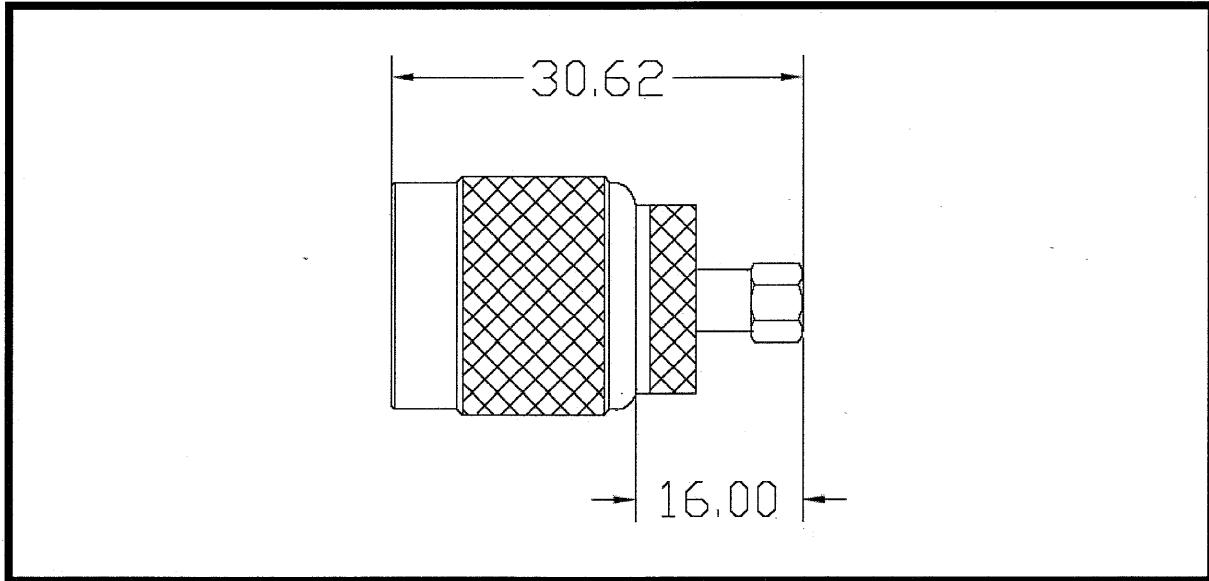

1850 Route 46 - Ledgewood, New Jersey - Phone: (973) 347-4040 - Fax: (973) 347-2111

PRODUCT BULLETIN

Part Number 5309505

TNC Male to SMA Male Adapter

Features and Specifications

- » **Body:** Machined Brass, Nickel Plate
 - » **Contact:** Brass, 5u in. Gold Plate
 - » **Impedance:** 50 Ohm
 - » **Temp. Range:** -55C to +100C
 - » **Frequency:** Up to 1 GHz
-