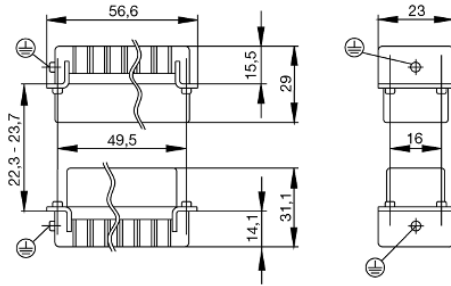

**HDC insert
HDC HA 10 MS**

Weidmüller Interface GmbH & Co. KG
Klingenbergstraße 16
D-32758 Detmold
Germany
Fon: +49 5231 14-0
Fax: +49 5231 14-292083
www.weidmueller.com

Drawings