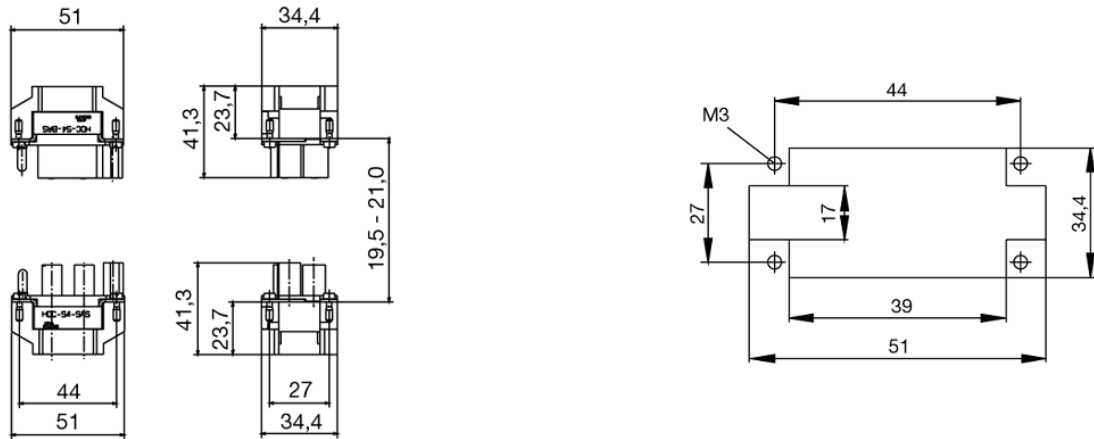

**Product information**

Descriptive text ordering data	Combine these inserts only with housings with a high design (Size 16D).
Descriptive text technical data	Rated voltage 1000 V / 8 kV at pollution degree 2. The S 4 insert is equipped with two different PE connection space sizes. Conductor opening: left max. 4 mm <sup>2</sup> , right max. 10 mm <sup>2</sup>
Descriptive text accessories	Accessories, see chapter J - Tools, see chapter K

**Drawings**