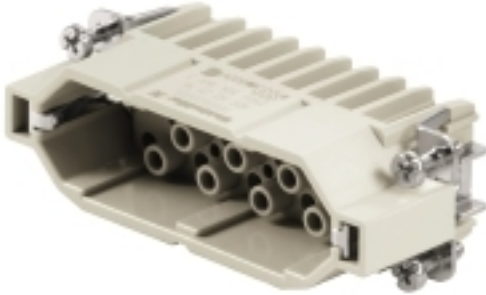

HDC insert HDC HD 25 MC

Weidmüller Interface GmbH & Co. KG
 Klingenbergstraße 16
 D-32758 Detmold
 Germany
 Fon: +49 5231 14-0
 Fax: +49 5231 14-292083
 www.weidmueller.com

The HD range features a high density of contacts. It is thus optimally suited for signal processing.
 The wire connection level is designed as a crimp contact. The established crimp connection has been used as a standard for decades.
 Crimp contacts are not delivered with the inserts.
 Number of poles: **25**
 Rated current: **10 A**
 Rated voltage: **250 V**
 Nominal voltage acc. to UL/CSA: **600 V AC/DC**
 Crimp connection

General ordering data

Type	HDC HD 25 MC
Order No.	1650810000
Version	HDC insert, Male, 250 V, 10 A, No. of poles: 25, Crimp connection, Size: 5
GTIN (EAN)	4008190299439
Qty.	1 pc(s).

**HDC insert
HDC HD 25 MC**

Conductor cross-section	2.5 mm ²	Insulating material	PC glass-fibre reinforced (UL-listed and railway-certified)
Insulating material group	IIIa	Insulation resistance	10 ¹⁰ Ω
Material	Copper alloy	No. of poles	25
Plugging cycles, gold	≥ 500	Plugging cycles, silver	≥ 500
Pollution severity	3	Rated current (DIN EN 61984)	10 A
Rated impulse voltage (DIN EN 61984)	4 kV	Rated voltage (DIN EN 61984)	250 V
Rated voltage according to UL/CSA	600 V AC/DC	Series	HD
Size	5	Surface finish	Silver passivated, gold
Type	Male	UL 94 flammability rating	V-0
Volume resistance	≤ 4mΩ		