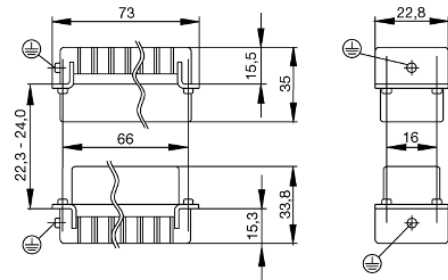

Drawings

Tightening torques and screwing tools

Screw size	Connector type	Dia. tightening torque in Nm	Recommended blade inserts and AF size for hexagon socket	
M 2.5	Signal contacts			
	S 6/6	0.5 - 0.55	SD 0.6 x 3.5 mm or PZO	
	S 6/12	0.5 - 0.55	SD 0.6 x 3.5 mm or PZO	
M 2.9 x 0.5	Fastening screws			
	HQ 4/2	0.8 (plastic) / 1.1 (metal)	SD 0.6 x 3.5 mm or PH0	
	HQ 8	0.8 (plastic) / 1.1 (metal)	SD 0.6 x 3.5 mm or PH0	
	HQ 17	0.8 (plastic) / 1.1 (metal)	SD 0.6 x 3.5 mm or PH0	
M 3	Contact screws			
	HA 3	0.5 - 0.55	SD 0.5 x 3.0 mm	
	HA 4	0.5 - 0.55	SD 0.5 x 3.0 mm	
	HA 10 bis HA 48	0.5 - 0.55	SD 0.6 x 3.5 mm or PH0	
	HE	0.5 - 0.55	SD 0.6 x 3.5 mm or PZO	
	HVE	0.5 - 0.55	SD 0.6 x 3.5 mm or PZO	
	Signal contacts:			
	S 4/2	0.5 - 0.55	SD 0.6 x 3.5 mm or PZO	
	S 4/8	0.5 - 0.55	SD 0.6 x 3.5 mm or PZO	
	PE connection via female contact			
	S 4	0.5 - 0.8	SD 0.6 x 3.5 mm	
	ConCept modular frame, metal	0.5 - 0.55	SD 0.6 x 3.5 mm	
	PE terminal			
	HQ 5	0.5 - 0.55	SD 0.6 x 3.5 or 0.8 x 4 mm	
	HQ 7	0.5 - 0.55	SD 0.6 x 3.5 or 0.8 x 4 mm	
	Fastening screws	0.5 - 0.55	SD 0.6 x 3.5 mm or PZO	
	Guide pin	0.5 - 0.55	SD 0.6 x 3.5 mm or PZO	
	Guide bush	0.5 - 0.55	SD 0.6 x 3.5 mm or PZO	
	Coding pins	0.5 - 0.55	SD 0.6 x 3.5 mm or PZO	
	M 4	Contact screws		
		HSB	1.2 - 1.5	SD 0.6 x 3.5 or 0.8 x 4 mm or PZ1
PE connection via male contact				
S 4		0.5 - 0.8	SD 0.6 x 3.5 mm	
ConCept modular frame, metal		1.2 - 1.5	SD 0.6 x 3.5 mm	
PE terminal				
HA		1.2 - 1.5	SD 0.6 x 3.5 or 0.8 x 4 mm or PH1	
HE		1.2 - 1.5	SD 0.6 x 3.5 or 0.8 x 4 mm or PH1	
HEE		1.2 - 1.5	SD 0.6 x 3.5 or 0.8 x 4 mm or PH1	
HVE		1.2 - 1.5	SD 0.6 x 3.5 or 0.8 x 4 mm or PH1	
HD		1.2 - 1.5	SD 0.6 x 3.5 or 0.8 x 4 mm or PZ1	
HDD		1.2 - 1.5	SD 0.6 x 3.5 or 0.8 x 4 mm or PZ1	
S 6/6 (for signal contacts)		1.2 - 1.5	0.8 x 4 mm or PZ1	
ConCept modular frame, plastic		1.2 - 1.5	0.8 x 4 mm or PZ1	
M 5		PE terminal		
		HSB	2 - 2.5	SD 1 x 5.5 mm or PZ2
	S 4/0 (Screw connection)	2 - 2.5	SD 1.2 x 6.5 mm or PH2	
	S 4/0 (Axial screw connection)	2 - 2.5	SD 0.8 x 4 mm or PZ 2	
	S 4/2	2 - 2.5	SD 1.2 x 6.5 mm or PH2	
	S 4/8	2 - 2.5	SD 1.2 x 6.5 mm or PH2	
	S 6/12	2 - 2.5	SD 0.8 x 4 mm or PZ 2	
	S 6/36	2 - 2.5	SD 1.2 x 6.5 mm or PH2	
	S 8/24	2 - 2.5	SD 1.2 x 6.5 mm or PH2	
	S 12/2	2 - 2.5	SD 1.2 x 6.5 mm or PH2	
	M 6	Power contacts		
S 4/0 (Screw connection)		1.2 (1.5 mm ²) / 2 (2.5 mm ²) / 3 (4-16 mm ²)	SD 0.8 x 4 mm	
S 4/2		1.2 (1.5 mm ²) / 2 (2.5 mm ²) / 3 (4-16 mm ²)	SD 0.8 x 4 mm	
S 4/8		1.2 (1.5 mm ²) / 2 (2.5 mm ²) / 3 (4-16 mm ²)	SD 0.8 x 4 mm	
M 7 x 0.75	Power contacts			
	S 4	1.1 - 1.7	SW 2	
	S 6/6 (+ PE)	6 - 8	SW 4	
M 8 x 0.75	Power contacts			
	S 6/12	1.1 - 1.7	SW 2	
	S 8/0 (+ PE)	6 (10-16 mm ²) - 7 (25 mm ²)	SW 4	
M10 x 1	Power contacts			
	S 4/0 (Axial connection)	2 - 3	SW 3	