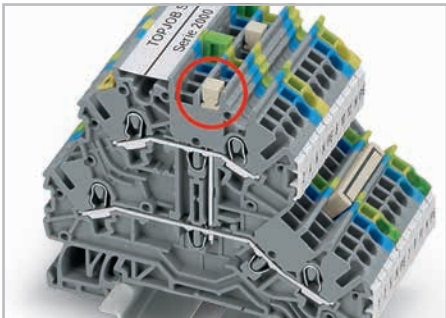

TOPJOB® S

Vertical Jumpers

2000 and 2002 Series

Double-deck vertical jumper 500 V/6 kV/3 I _N 13.5 A	Double-deck vertical jumper 500 V/6 kV/3 I _N 24 A	Triple-deck vertical jumper 500 V/6 kV/3 I _N 24 A
--	--	--

Item No.	Pack. Unit	Item No.	Pack. Unit	Item No.	Pack. Unit
Double-deck vertical jumper, insulated		Double-deck vertical jumper, insulated		Triple-deck vertical jumper, insulated	
○ light gray	2000-492	100 (4x25)	○ light gray	2002-492	100 (4x25)
			● orange	2002-492/000-012	100 (4x25)