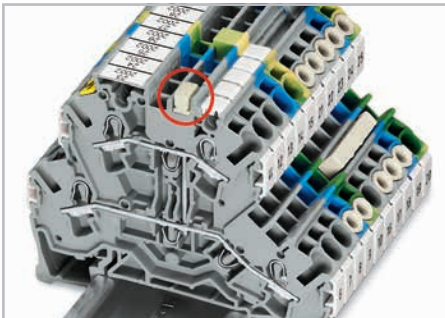

TOPJOB® S

Vertical Jumpers

2000 and 2002 Series

Double-deck vertical jumper 500 V/6 kV/3 I _N 13.5 A	Double-deck vertical jumper 500 V/6 kV/3 I _N 24 A	Triple-deck vertical jumper 500 V/6 kV/3 I _N 24 A
--	--	--

Item No.	Pack. Unit	Item No.	Pack. Unit	Item No.	Pack. Unit
Double-deck vertical jumper, insulated		Double-deck vertical jumper, insulated		Triple-deck vertical jumper, insulated	
○ light gray	2000-492	100 (4x25)	○ light gray	2002-492	100 (4x25)
			● orange	2002-492/000-012	100 (4x25)

Double-deck vertical jumper, inserted.

Double-deck vertical jumper, inserted.

Triple-deck vertical jumper, inserted.