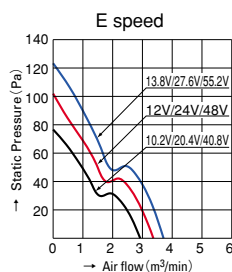

9GL1212E102
9GL1224E102
9GL1248E102