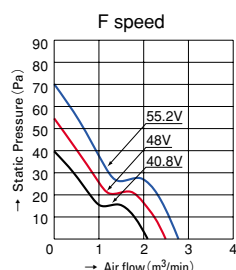

Motor protection system ··· Current cut system (with reverse-connection protection)

Dielectric strength ······ 50/60 Hz, 500 VAC, 1 minute
(between lead conductor and frame)

Operating thermally range -10°C to +60°C (non-condensing)

Fan power lead ········ G,E,H,F speeds, ⊕ red, ⊖ black
M speed, ⊕ red, ⊖ blue

38mm thick

Specifications

Model No	Rated voltage (V)	Operating voltage range (V)	Rated current (A)	Rated input (W)	Rated rotating speed (min ⁻¹)	Air flow (m ³ /min)	Air flow (CFM)	Static pressure (Pa)	Noise (dB[A])	Mass (g)
9GL1212J102	12	10.2~13.8	1.9	22.8	4,800	5.10	180	230	57	370
9GL1212G102			0.98	11.8	3,600	3.88	137	135	49	
9GL1212E102			0.61	7.32	3,100	3.34	118	100	46	
9GL1212H102			0.38	4.56	2,600	2.80	99	70.4	39	
9GL1212F102			0.28	3.36	2,280	2.45	87	54.2	36	
9GL1212M102			0.21	2.52	1,950	2.10	74	39.6	32	
9GL1224J102	24	20.4~27.6	1.0	24.0	4,800	5.10	180	230	57	
9GL1224G102			0.50	12.0	3,600	3.88	137	135	49	
9GL1224E102			0.34	8.16	3,100	3.34	118	100	46	
9GL1224H102			0.22	5.28	2,600	2.80	99	70.4	39	
9GL1224F102			0.16	3.84	2,280	2.45	87	54.2	36	
9GL1224M102			0.11	2.64	1,950	2.10	74	39.6	32	
9GL1248J102	48	40.8~55.2	0.51	24.5	4,800	5.10	180	230	57	
9GL1248G102			0.25	12.0	3,600	3.88	137	135	49	
9GL1248E102			0.17	8.16	3,100	3.34	118	100	46	
9GL1248H102			0.11	5.28	2,600	2.80	99	70.4	39	
9GL1248F102			0.09	4.32	2,280	2.45	87	54.2	36	
9GL1248M102			0.07	3.36	1,950	2.10	74	39.6	32	

Typical air flow and static pressure characteristics

9GL1212J102
9GL1224J102
9GL1248J102

9GL1212G102
9GL1224G102
9GL1248G102

9GL1212E102
9GL1224E102
9GL1248E102

9GL1212H102
9GL1224H102

9GL1248H102

9GL1212F102
9GL1224F102

9GL1248F102

9GL1212M102
9GL1224M102

9GL1248M102

Dimensions (unit : mm)

Long Life Fans

Reference dimensional diagram for installation holes (unit : mm)

Discharge sides • Suction sides

120mm