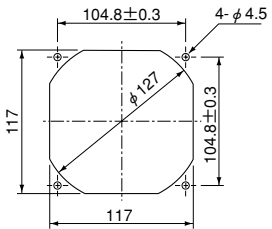

Fan power lead ········ G,E,H,F speeds, ⊕ red, ⊖ black
M speed, ⊕ red, ⊖ blue

38mm thick

Specifications

Model No	Rated voltage (V)	Operating voltage range (V)	Rated current (A)	Rated input (W)	Rated rotating speed (min ⁻¹)	Air flow (m ³ /min)	Air flow (CFM)	Static pressure (Pa)	Noise (dB[A])	Mass (g)
9GL1212J102	12	10.2~13.8	1.9	22.8	4,800	5.10	180	230	57	370
9GL1212G102			0.98	11.8	3,600	3.88	137	135	49	
9GL1212E102			0.61	7.32	3,100	3.34	118	100	46	
9GL1212H102			0.38	4.56	2,600	2.80	99	70.4	39	
9GL1212F102			0.28	3.36	2,280	2.45	87	54.2	36	
9GL1212M102			0.21	2.52	1,950	2.10	74	39.6	32	
9GL1224J102	24	20.4~27.6	1.0	24.0	4,800	5.10	180	230	57	
9GL1224G102			0.50	12.0	3,600	3.88	137	135	49	
9GL1224E102			0.34	8.16	3,100	3.34	118	100	46	
9GL1224H102			0.22	5.28	2,600	2.80	99	70.4	39	
9GL1224F102			0.16	3.84	2,280	2.45	87	54.2	36	
9GL1224M102			0.11	2.64	1,950	2.10	74	39.6	32	
9GL1248J102	48	40.8~55.2	0.51	24.5	4,800	5.10	180	230	57	
9GL1248G102			0.25	12.0	3,600	3.88	137	135	49	
9GL1248E102			0.17	8.16	3,100	3.34	118	100	46	
9GL1248H102			0.11	5.28	2,600	2.80	99	70.4	39	
9GL1248F102			0.09	4.32	2,280	2.45	87	54.2	36	
9GL1248M102			0.07	3.36	1,950	2.10	74	39.6	32	

9GL1248F102

9GL1212M102
9GL1224M102

9GL1248M102

Dimensions (unit : mm)

Long Life Fans

Reference dimensional diagram for installation holes (unit : mm)

Discharge sides • Suction sides

120mm