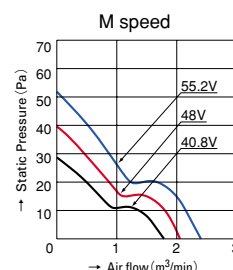

Motor protection system ··· Current cut system (with reverse-connection protection)

Dielectric strength ······ 50/60 Hz, 500 VAC, 1 minute
(between lead conductor and frame)

Operating thermally range -10°C to +60°C (non-condensing)

Typical air flow and static pressure characteristics

9GL1212J102
9GL1224J102
9GL1248J102

9GL1212G102
9GL1224G102
9GL1248G102

9GL1212E102
9GL1224E102
9GL1248E102

9GL1212H102
9GL1224H102

9GL1248H102

9GL1212F102
9GL1224F102

9GL1248F102

9GL1212M102
9GL1224M102

9GL1248M102

Dimensions (unit : mm)

Long Life Fans

Reference dimensional diagram for installation holes (unit : mm)

Discharge sides • Suction sides

120mm