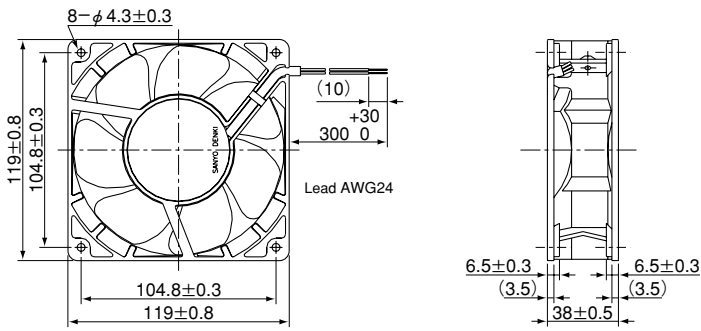

9GL1248F102

9GL1212M102
9GL1224M102

9GL1248M102

Dimensions (unit : mm)

Long Life Fans

Reference dimensional diagram for installation holes (unit : mm)

Discharge sides • Suction sides

120mm