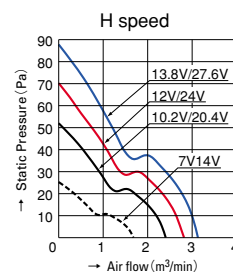

Motor protection system ··· Current cut system (with reverse-connection protection)

Dielectric strength ······ 50/60 Hz, 500 VAC, 1 minute
(between lead conductor and frame)

Operating thermally range -10°C to +60°C (non-condensing)

Fan power lead ········ G,E,H,F speeds, ⊕ red, ⊖ black
M speed, ⊕ red, ⊖ blue

38mm thick

Specifications

Model No	Rated voltage (V)	Operating voltage range (V)	Rated current (A)	Rated input (W)	Rated rotating speed (min ⁻¹)	Air flow (m ³ /min)	Air flow (CFM)	Static pressure (Pa)	Noise (dB[A])	Mass (g)
9GL1212J102	12	10.2~13.8	1.9	22.8	4,800	5.10	180	230	57	370
9GL1212G102			0.98	11.8	3,600	3.88	137	135	49	
9GL1212E102			0.61	7.32	3,100	3.34	118	100	46	
9GL1212H102			0.38	4.56	2,600	2.80	99	70.4	39	
9GL1212F102			0.28	3.36	2,280	2.45	87	54.2	36	
9GL1212M102			0.21	2.52	1,950	2.10	74	39.6	32	
9GL1224J102	24	20.4~27.6	1.0	24.0	4,800	5.10	180	230	57	
9GL1224G102			0.50	12.0	3,600	3.88	137	135	49	
9GL1224E102			0.34	8.16	3,100	3.34	118	100	46	
9GL1224H102			0.22	5.28	2,600	2.80	99	70.4	39	
9GL1224F102			0.16	3.84	2,280	2.45	87	54.2	36	
9GL1224M102			0.11	2.64	1,950	2.10	74	39.6	32	
9GL1248J102	48	40.8~55.2	0.51	24.5	4,800	5.10	180	230	57	
9GL1248G102			0.25	12.0	3,600	3.88	137	135	49	
9GL1248E102			0.17	8.16	3,100	3.34	118	100	46	
9GL1248H102			0.11	5.28	2,600	2.80	99	70.4	39	
9GL1248F102			0.09	4.32	2,280	2.45	87	54.2	36	
9GL1248M102			0.07	3.36	1,950	2.10	74	39.6	32	

Typical air flow and static pressure characteristics

9GL1212J102
9GL1224J102
9GL1248J102

9GL1212G102
9GL1224G102
9GL1248G102

9GL1212E102
9GL1224E102
9GL1248E102

9GL1212H102
9GL1224H102

9GL1248H102

9GL1212F102
9GL1224F102

9GL1248F102

9GL1212M102
9GL1224M102

9GL1248M102

Dimensions (unit : mm)

Long Life Fans

Reference dimensional diagram for installation holes (unit : mm)

Discharge sides • Suction sides

120mm