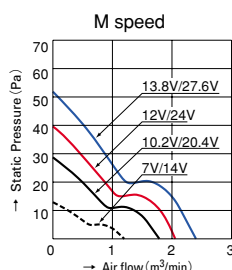

9GL1212E102
9GL1224E102
9GL1248E102

9GL1212M102
9GL1224M102