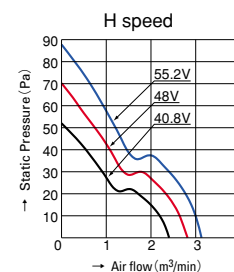

9GL1248H102