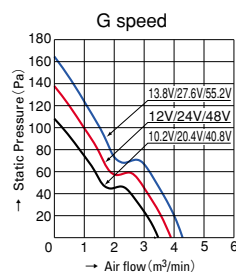

9GL1212G102
9GL1224G102
9GL1248G102