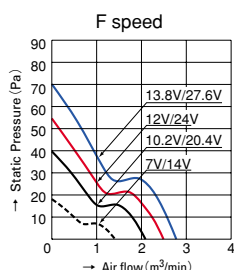

Motor protection system ··· Current cut system (with reverse-connection protection)

Dielectric strength ······ 50/60 Hz, 500 VAC, 1 minute
(between lead conductor and frame)

Operating thermally range -10°C to +60°C (non-condensing)

Fan power lead ········ G,E,H,F speeds, ⊕ red, ⊖ black
M speed, ⊕ red, ⊖ blue

38mm thick

Specifications

Model No	Rated voltage (V)	Operating voltage range (V)	Rated current (A)	Rated input (W)	Rated rotating speed (min ⁻¹)	Air flow (m ³ /min)	Air flow (CFM)	Static pressure (Pa)	Noise (dB[A])	Mass (g)
9GL1212J102	12	10.2~13.8	1.9	22.8	4,800	5.10	180	230	57	370
9GL1212G102			0.98	11.8	3,600	3.88	137	135	49	
9GL1212E102			0.61	7.32	3,100	3.34	118	100	46	
9GL1212H102			0.38	4.56	2,600	2.80	99	70.4	39	
9GL1212F102			0.28	3.36	2,280	2.45	87	54.2	36	
9GL1212M102			0.21	2.52	1,950	2.10	74	39.6	32	
9GL1224J102	24	20.4~27.6	1.0	24.0	4,800	5.10	180	230	57	
9GL1224G102			0.50	12.0	3,600	3.88	137	135	49	
9GL1224E102			0.34	8.16	3,100	3.34	118	100	46	
9GL1224H102			0.22	5.28	2,600	2.80	99	70.4	39	
9GL1224F102			0.16	3.84	2,280	2.45	87	54.2	36	
9GL1224M102			0.11	2.64	1,950	2.10	74	39.6	32	
9GL1248J102	48	40.8~55.2	0.51	24.5	4,800	5.10	180	230	57	
9GL1248G102			0.25	12.0	3,600	3.88	137	135	49	
9GL1248E102			0.17	8.16	3,100	3.34	118	100	46	
9GL1248H102			0.11	5.28	2,600	2.80	99	70.4	39	
9GL1248F102			0.09	4.32	2,280	2.45	87	54.2	36	
9GL1248M102			0.07	3.36	1,950	2.10	74	39.6	32	

Typical air flow and static pressure characteristics

9GL1212J102
9GL1224J102
9GL1248J102

9GL1212G102
9GL1224G102
9GL1248G102

9GL1212E102
9GL1224E102
9GL1248E102

9GL1212H102
9GL1224H102

9GL1248H102

9GL1212F102
9GL1224F102

9GL1248F102

9GL1212M102
9GL1224M102

9GL1248M102

Dimensions (unit : mm)

Long Life Fans

Reference dimensional diagram for installation holes (unit : mm)

Discharge sides • Suction sides

120mm