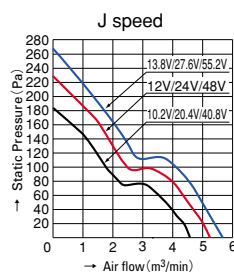

Motor protection system ··· Current cut system (with reverse-connection protection)

Dielectric strength ······ 50/60 Hz, 500 VAC, 1 minute
(between lead conductor and frame)

Operating thermally range -10°C to +60°C (non-condensing)

Fan power lead ········ G,E,H,F speeds, ⊕ red, ⊖ black
M speed, ⊕ red, ⊖ blue

38mm thick

Specifications

Model No	Rated voltage (V)	Operating voltage range (V)	Rated current (A)	Rated input (W)	Rated rotating speed (min⁻¹)	Air flow (m³/min)	Air flow (CFM)	Static pressure (Pa)	Noise (dB[A])	Mass (g)
9GL1212J102	12	10.2~13.8	1.9	22.8	4,800	5.10	180	230	57	370
9GL1212G102			0.98	11.8	3,600	3.88	137	135	49	
9GL1212E102			0.61	7.32	3,100	3.34	118	100	46	
9GL1212H102			0.38	4.56	2,600	2.80	99	70.4	39	
9GL1212F102			0.28	3.36	2,280	2.45	87	54.2	36	
9GL1212M102			0.21	2.52	1,950	2.10	74	39.6	32	
9GL1224J102	24	20.4~27.6	1.0	24.0	4,800	5.10	180	230	57	
9GL1224G102			0.50	12.0	3,600	3.88	137	135	49	
9GL1224E102			0.34	8.16	3,100	3.34	118	100	46	
9GL1224H102			0.22	5.28	2,600	2.80	99	70.4	39	
9GL1224F102			0.16	3.84	2,280	2.45	87	54.2	36	
9GL1224M102			0.11	2.64	1,950	2.10	74	39.6	32	
9GL1248J102	48	40.8~55.2	0.51	24.5	4,800	5.10	180	230	57	
9GL1248G102			0.25	12.0	3,600	3.88	137	135	49	
9GL1248E102			0.17	8.16	3,100	3.34	118	100	46	
9GL1248H102			0.11	5.28	2,600	2.80	99	70.4	39	
9GL1248F102			0.09	4.32	2,280	2.45	87	54.2	36	
9GL1248M102			0.07	3.36	1,950	2.10	74	39.6	32	

Typical air flow and static pressure characteristics

9GL1212J102
9GL1224J102
9GL1248J102