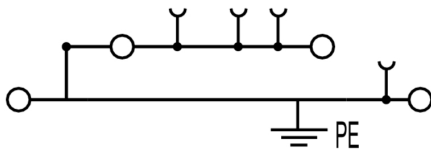

Data sheet

A-series
A2T 2.5 PE

Weidmüller Interface GmbH & Co. KG
Klingenbergstraße 16
D-32758 Detmold
Germany
Fon: +49 5231 1429-0
Fax: +49 5231 14292083
www.weidmueller.com

Drawings