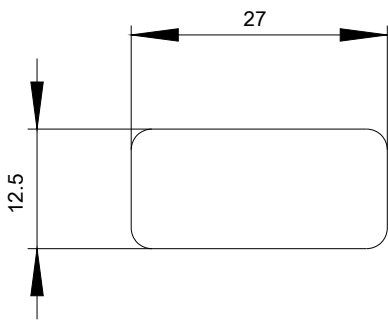

LABELING PLATE SNAP-ON OR SELF-ADHESIVE FOR LABEL HOLDER, LABEL SIZE 12.5 X 27MM, LABEL BLACK, LETTERING WHITE, WITHOUT INSCRIPTION, FOR SELF-INSCRIPTION

Figure similar

| | |
|-----------------------|----------------------------------|
| product brand name | SIRIUS ACT |
| Product designation | Commanding and signaling devices |
| Design of the product | Label |

Installation/ mounting/ dimensions:

| | |
|--------|---------|
| Height | 12.5 mm |
| Width | 27 mm |

Accessories:

| | |
|---|--------------------------|
| Material of accessory | Plastic |
| Mounting type of label | snap on / stick |
| Marking of the name plate for command devices | none |
| Shape of the name plate for command devices | rectangular |
| Color of the label | black/white (plate/text) |

Image database (product images, 2D dimension drawings, 3D models, device circuit diagrams, EPLAN macros, ...)

http://www.automation.siemens.com/bilddb/cax_de.aspx?mlfb=3SU19000AC160AA0&lang=en

last modified: