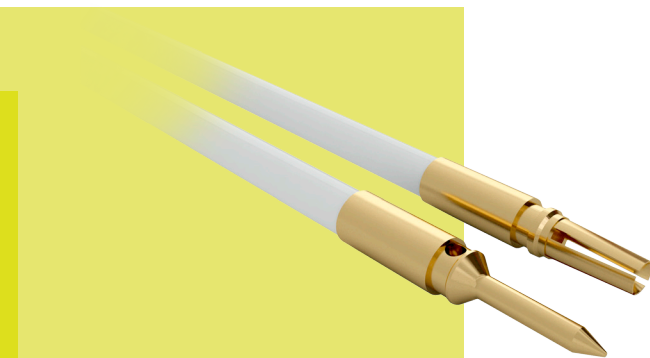

Gecko Connectors

GECKO

Cable Connectors - Pre-Crimped Wires

- ❖ 4-finger Beryllium Copper contact on a female connector.
- ❖ Ready for assembling to housings on page 8.
- ❖ Crimp barrel meets all crimp guidelines and standards.
- ❖ 2A current capacity, resists high vibration and shock.
- ❖ Withstands extremes of temperature: -65°C to +150°C.

FEMALE SINGLE ENDED	FEMALE - FEMALE												
TOOLS													
<p>Contact Insertion/Removal Tool - Z125-902 See page 12</p> <p>❖ Instruction sheets available at www.harwin.com/instructions</p>													
HOW TO ORDER													
<p style="text-align: center;">G125 - F WX XXXX X 94</p> <table border="1" style="width: 100%;"> <tr> <td style="width: 25%;">SERIES CODE</td> <td style="width: 25%;">G125</td> <td style="width: 25%;">CABLE COLOUR</td> <td style="width: 25%;">94 White</td> </tr> <tr> <td>GENDER - FIRST END</td> <td>F Female</td> <td>TERMINATION - SECOND END</td> <td>L Loose cut end F Female</td> </tr> <tr> <td>CABLE SIZE</td> <td>W1 26 AWG W2 28 AWG W3 30 AWG W4 32 AWG</td> <td>CABLE LENGTH</td> <td>0150 150mm 0300 300mm (double-ended) 0450 450mm (single-ended) XXXX Special Order (length mm)</td> </tr> </table>		SERIES CODE	G125	CABLE COLOUR	94 White	GENDER - FIRST END	F Female	TERMINATION - SECOND END	L Loose cut end F Female	CABLE SIZE	W1 26 AWG W2 28 AWG W3 30 AWG W4 32 AWG	CABLE LENGTH	0150 150mm 0300 300mm (double-ended) 0450 450mm (single-ended) XXXX Special Order (length mm)
SERIES CODE	G125	CABLE COLOUR	94 White										
GENDER - FIRST END	F Female	TERMINATION - SECOND END	L Loose cut end F Female										
CABLE SIZE	W1 26 AWG W2 28 AWG W3 30 AWG W4 32 AWG	CABLE LENGTH	0150 150mm 0300 300mm (double-ended) 0450 450mm (single-ended) XXXX Special Order (length mm)										