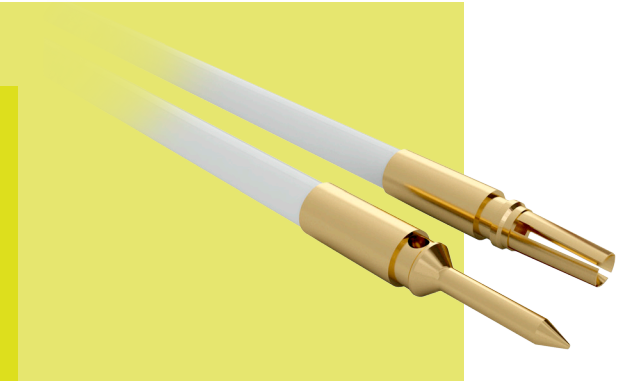

Gecko Connectors

Cable Connectors - Pre-Crimped Wires

- Ready for assembling to housings on page 8.
- Crimp barrel meets all crimp guidelines and standards.
- 2A current capacity, resists high vibration and shock.
- Withstands extremes of temperature: -65°C to +150°C.

GECKO

MALE SINGLE ENDED	MALE - MALE
MALE - FEMALE	TOOLS
	<p>Contact Insertion/Removal Tool - Z125-902 See page 12</p> <p>➤ Instruction sheets available at www.harwin.com/instructions</p>

HOW TO ORDER

G125 - M WX XXXX X 94

SERIES CODE

GENDER - FIRST END	
M	Male

CABLE SIZE	
W1	26 AWG
W2	28 AWG
W3	30 AWG
W4	32 AWG

CABLE COLOUR	
94	White

TERMINATION - SECOND END	
L	Loose cut end
F	Female
M	Male

CABLE LENGTH	
0150	150mm
0300	300mm (double-ended)
0450	450mm (single-ended)
XXXX	Special Order (length mm)