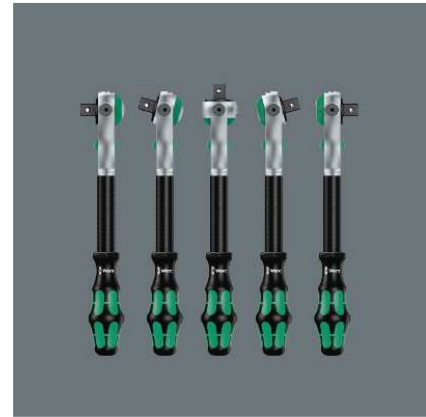

Kraftform Kompakt Zyklop Speed, 26 pieces
Zyklop 1/4" Dr. ratchet Set 26 pieces

EAN	4013288155313	Dimension:	195x130x55 mm
Code:	05051045001	Weight:	756 g
Article-No.		Country of origin:	CZ
		Customs tariff no.:	82041100

- Combines five different types of a ratchet in one
- Flywheel design and easy-to-grip free-turning sleeve for very high working speeds
- Can also be used as a screwdriver
- Fine-toothing for small return angle
- Pouch for belt attachment

Ratchet and screws in a Kraftform Kompakt format; including a Zyklop ratchet for incredibly high screwdriving speeds. Combines five different types of ratchet in one. Flywheel design and easy-to-grip, free-turning sleeve for fast working. Freely pivoting ratchet head; predefined locking at 0° and 90° to the left and right as well as 15° from 90° inwards; can be used as a conventional screwdriver in its 0° position. Simple push button release; left/right switchover, fine-toothing, small return angle of 5°. Multi-component Kraftform handle for low-fatigue working. 26-piece, in a pouch for belt attachment: 1 Zyklop ratchet with 1/4" drive, 7 Zyklop sockets (metric), 1 Zyklop extension (long) with free-turning sleeve, 1 adaptor, 16 bits in a length of 50 mm.