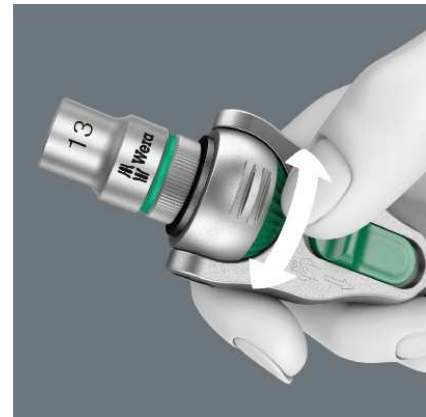

Kraftform Kompakt Zyklop Speed, 26 pieces
Zyklop 1/4" Dr. ratchet Set 26 pieces

EAN	4013288155313	Dimension:	195x130x55 mm
Code:	05051045001	Weight:	756 g
Article-No.		Country of origin:	CZ
		Customs tariff no.:	82041100

- Combines five different types of a ratchet in one
- Flywheel design and easy-to-grip free-turning sleeve for very high working speeds
- Can also be used as a screwdriver
- Fine-toothing for small return angle
- Pouch for belt attachment

Ratchet and screws in a Kraftform Kompakt format; including a Zyklop ratchet for incredibly high screwdriving speeds. Combines five different types of ratchet in one. Flywheel design and easy-to-grip, free-turning sleeve for fast working. Freely pivoting ratchet head; predefined locking at 0° and 90° to the left and right as well as 15° from 90° inwards; can be used as a conventional screwdriver in its 0° position. Simple push button release; left/right switchover, fine-toothing, small return angle of 5°. Multi-component Kraftform handle for low-fatigue working. 26-piece, in a pouch for belt attachment: 1 Zyklop ratchet with 1/4" drive, 7 Zyklop sockets (metric), 1 Zyklop extension (long) with free-turning sleeve, 1 adaptor, 16 bits in a length of 50 mm.