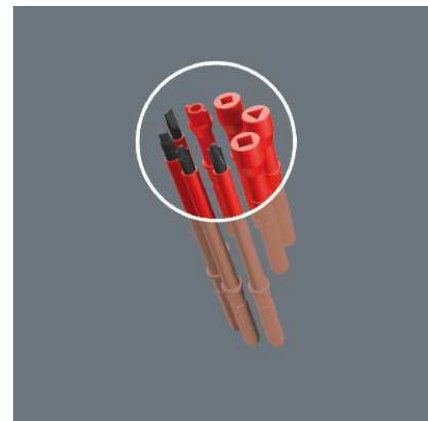

Kraftform Kompakt W 1 Maintenance, 35 pieces
Bit set with handle and inter-changeable blades

EAN	4013288178336	Dimension:	325x145x65 mm
Code:	05135926001	Weight:	1390 g
Article-No.		Country of origin:	CZ
		Customs tariff no.:	82054000

- Incredibly fast 1/4" Zyklop Speed ratchet with pivoting ratchet head and 5 predefined locking positions"
- Manual and power tool sockets (non-impact) with ball-stop groove and knurling at lower end for more grip
- JOKER double open-end wrench with holding function, limit stop, small return angle and extremely gripping teeth
- VDE-insulated Kraftform holder and interchangeable blades
- Set in robust textile box

Compact tool set with the 35 most important screwdriving tools for maintenance work both indoors as well as outdoors. Includes VDE holder with 12 VDE blades; 1 JOKER double open-end wrench with holding function, limit stop, small return angle and extremely gripping teeth; the incredibly fast 1/4" Zyklop Speed ratchet and accessories; 8 manual and power tool sockets, sizes 5.5-13, 1 universal bit holder; 7 bits in a length of 25 mm; 1 screw gripper for firmly holding screws; 1 voltage tester 247; textile box, very robust and durable; can be positioned upright in the workshop shelf for convenient storage; additional surface protection thanks to the textile outer material; low weight and volume for simplified mobility.